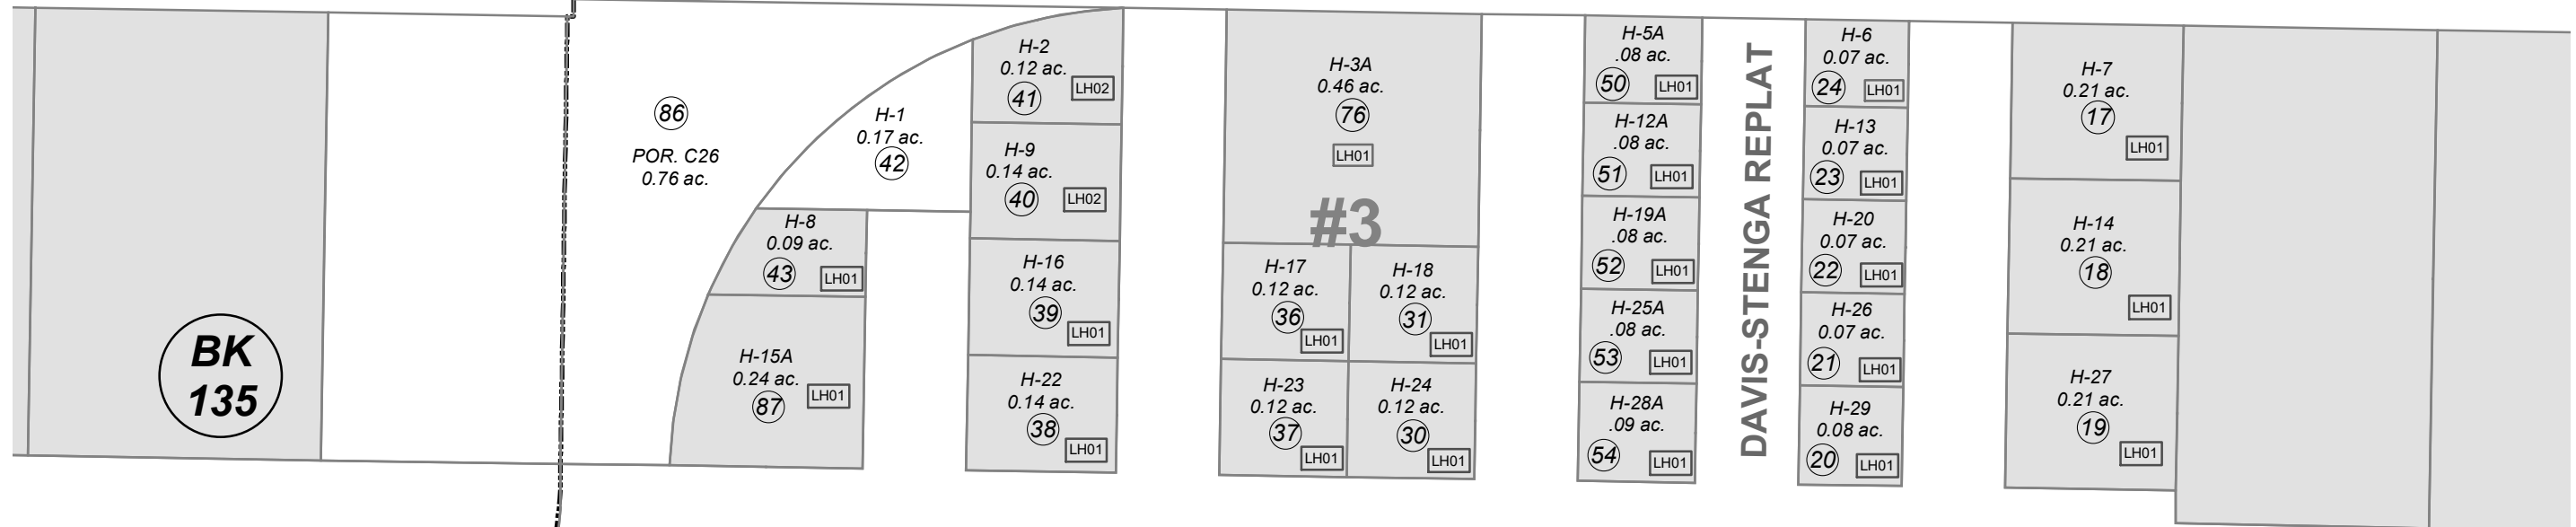

FUNNY RIVER RD.

NO. 6 PHASE 1

NO. 5

0 50 100 Feet

APRIL 29, 2024

For 2025 assessment roll		
Delete	Add	Revise
To		
44,45	87	

Assessor's Map  
Kenai Peninsula Borough

This map is prepared for Kenai Peninsula Borough Assessing Dept. use only and is not intended for conveyance nor is it a survey.

Note- Assessor's block Numbers Shown in Elipses  
Assessor's Parcel Numbers Shown in Circles