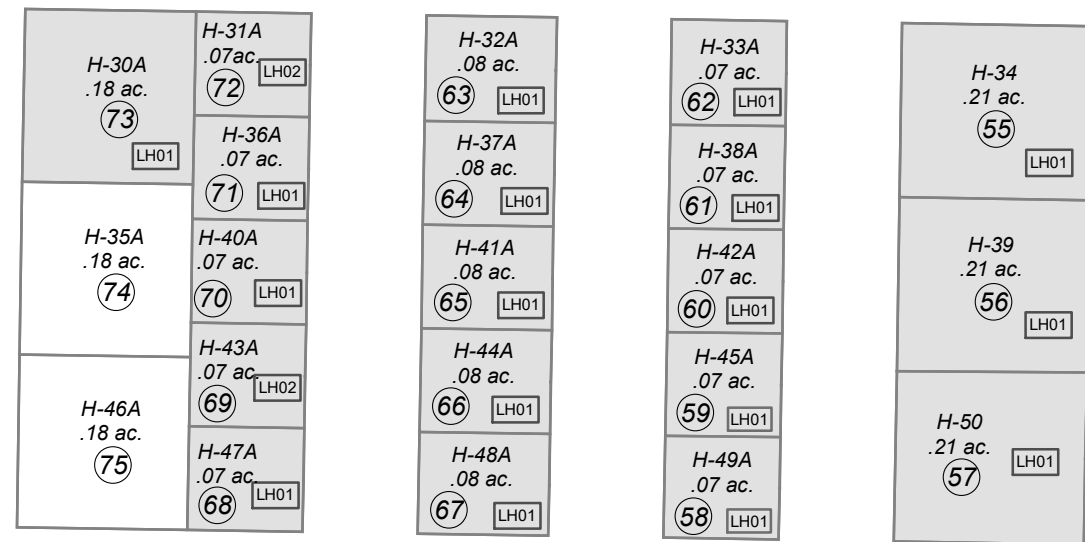

FUNNY RIVER RD.

NO. 6 PHASE 1

NO. 5

0 50 100 Feet

APRIL 29, 2024

For 2025 assessment roll		
Delete	Add	Revise
To		
44,45	87	

Assessor's Map  
Kenai Peninsula Borough

This map is prepared for Kenai Peninsula Borough Assessing Dept. use only and is not intended for conveyance nor is it a survey.

Note- Assessor's block Numbers Shown in Elipses  
Assessor's Parcel Numbers Shown in Circles