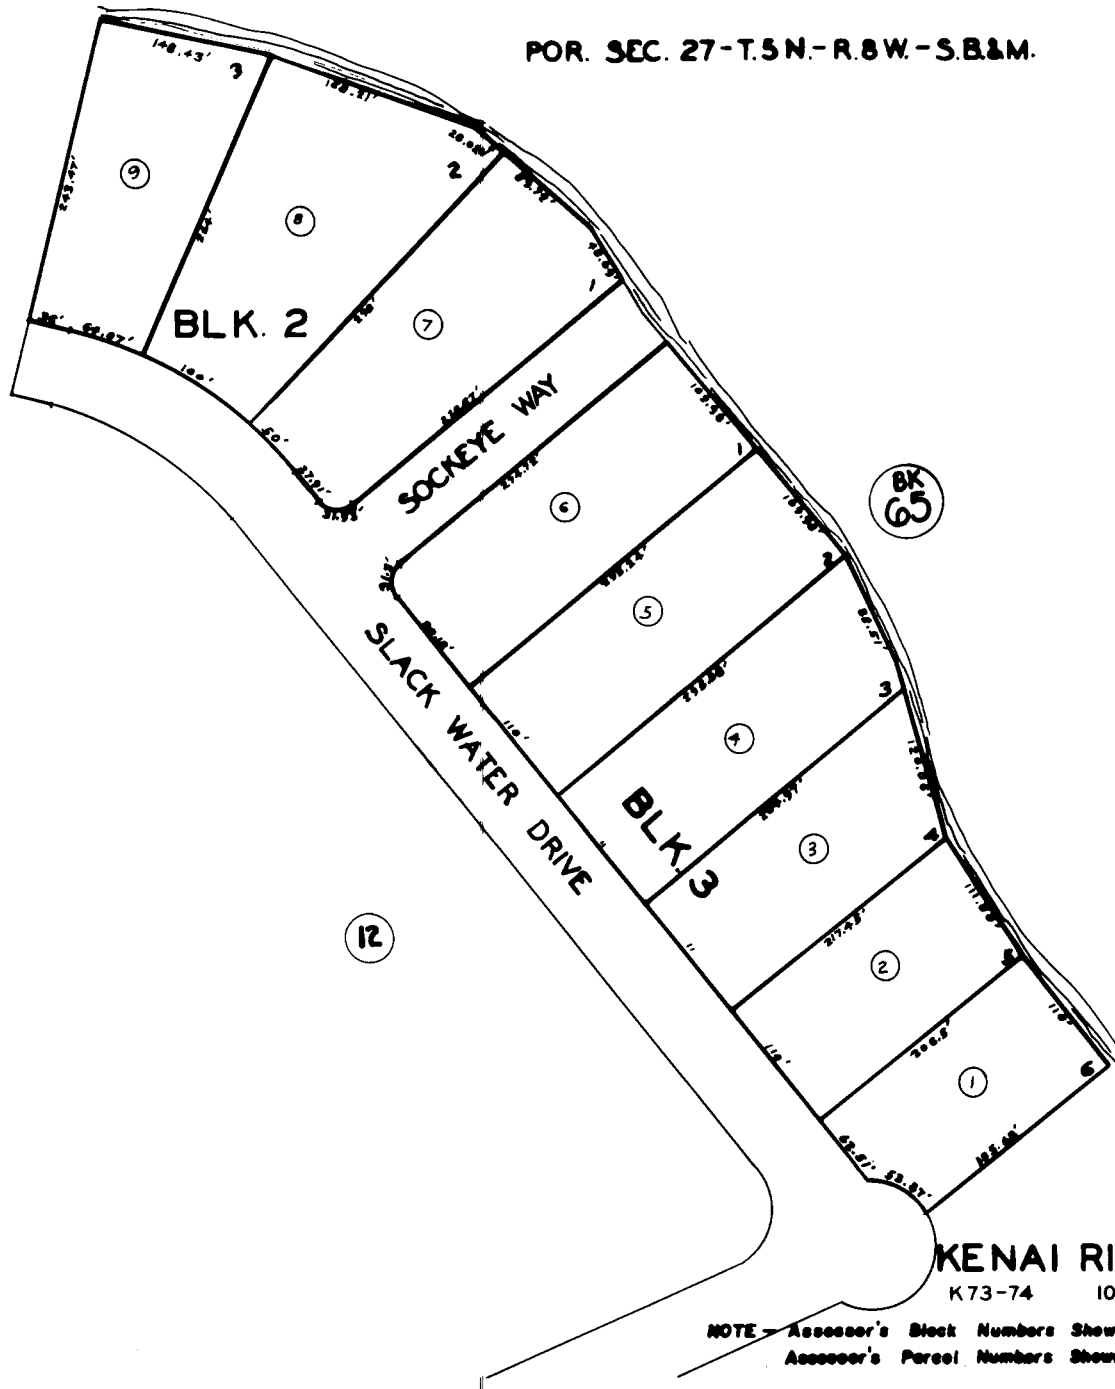

12

BK 65

12

KENAI RIVER SALMON RUN SUB. PART I

K 73-74 10-25-73 Kenai Peninsula Borough, Alaska

NOTE - Assessor's Block Numbers Shown in Ellipses
Assessor's Parcel Numbers Shown in Circles