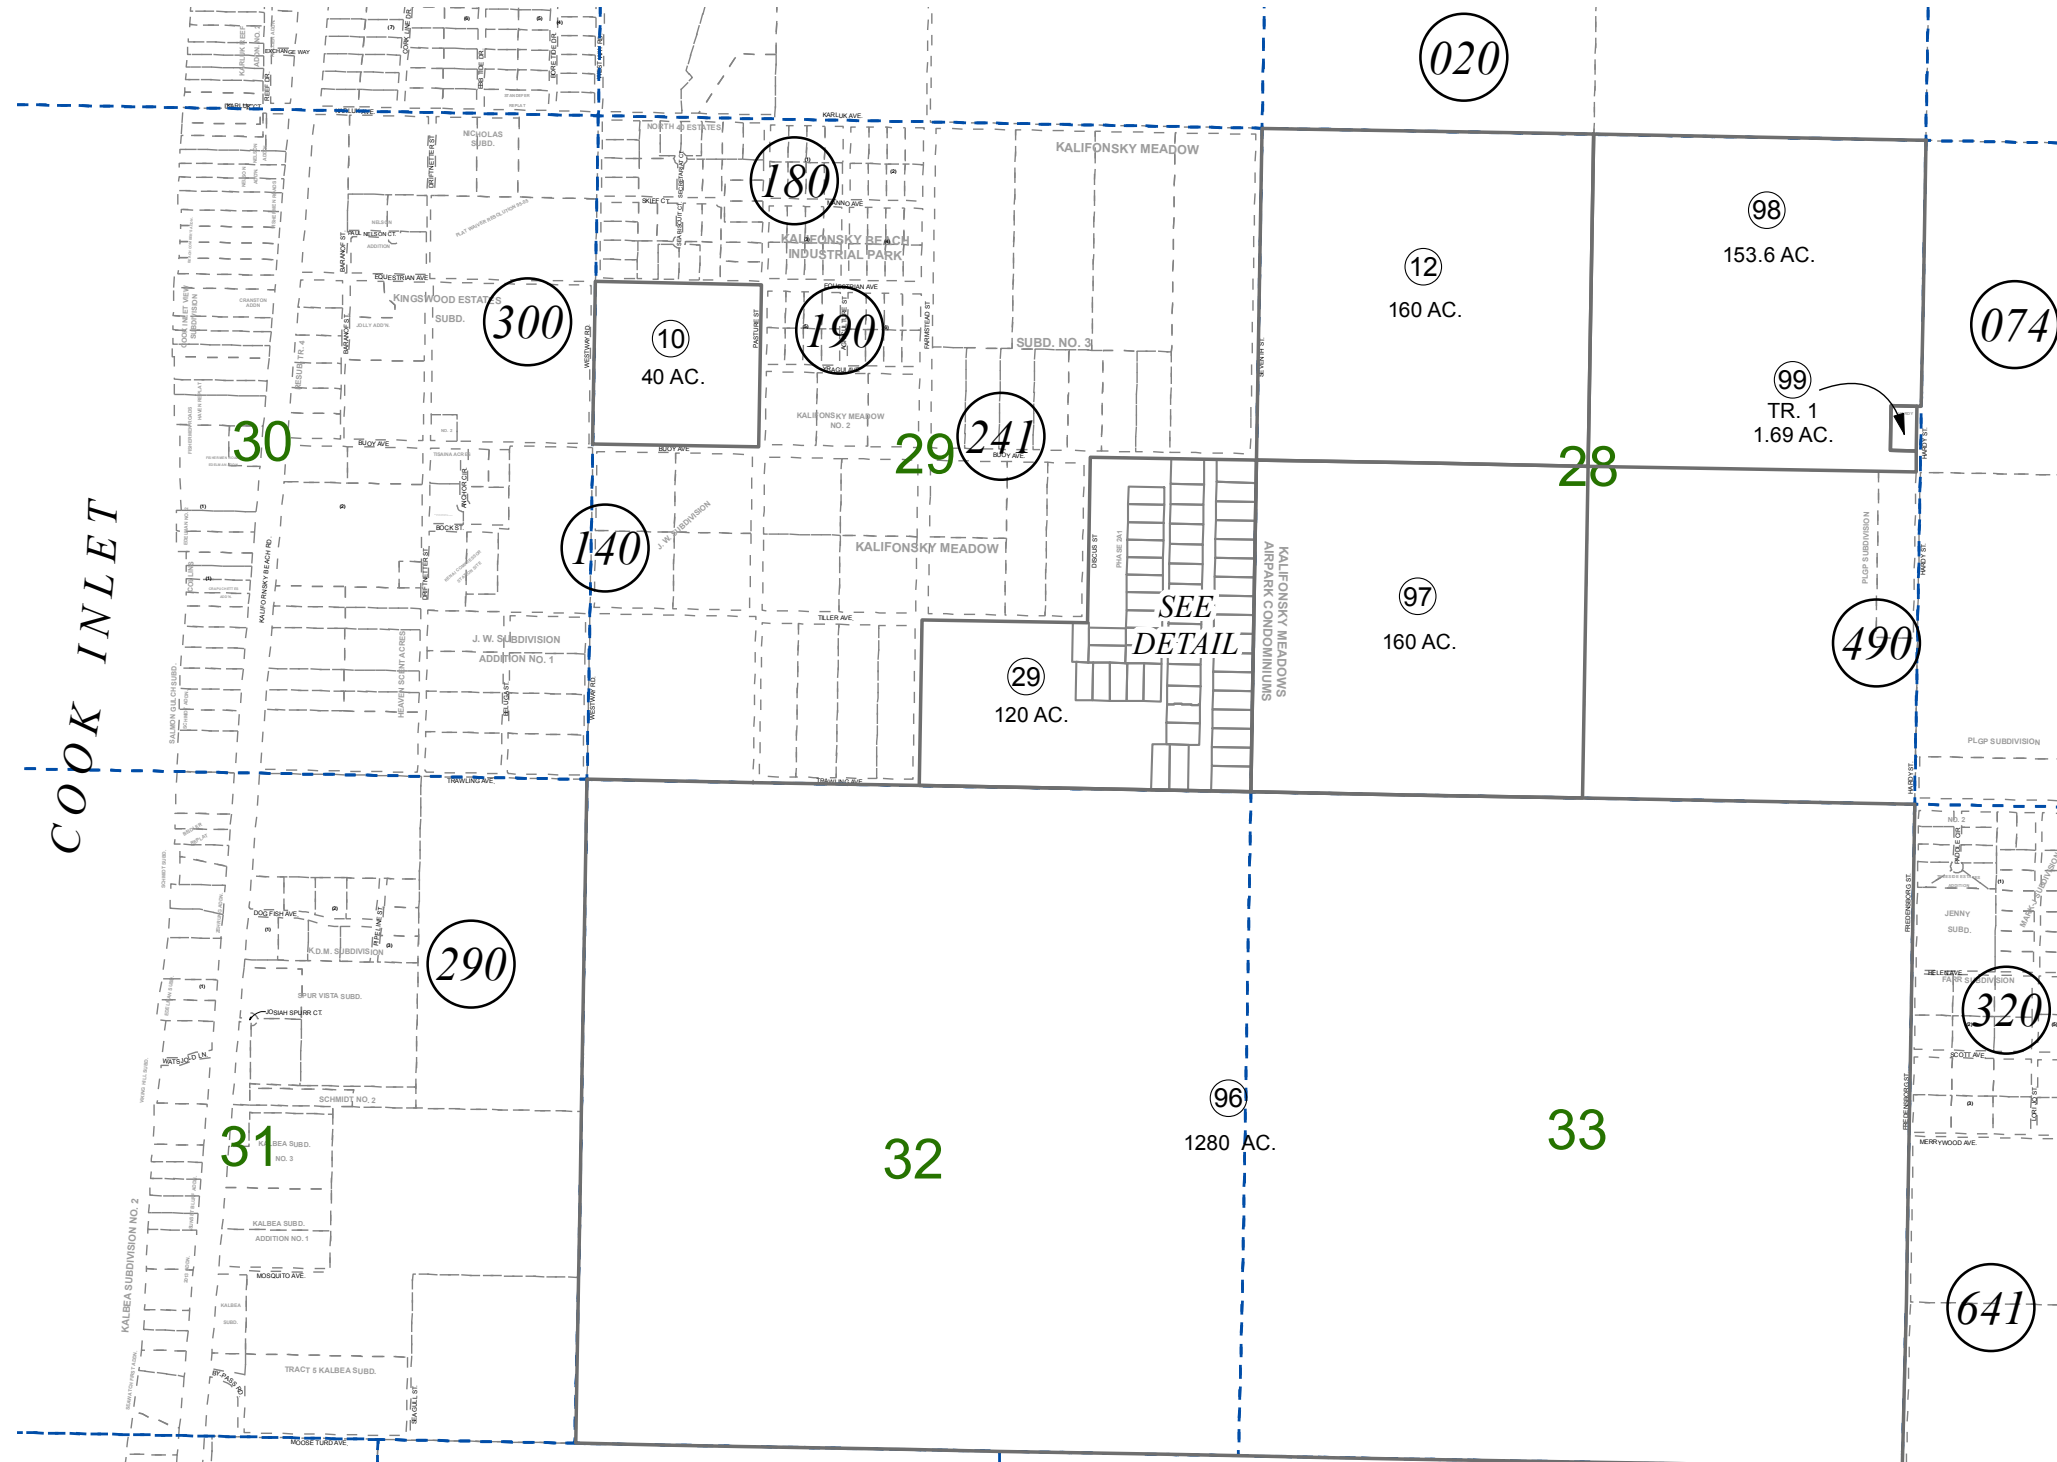

SEC. 28, 32 & 33 AND POR. SEC. 29, T05N, R11W, S.M.

055-060

COOK INLET

30

29

28

31

32

33

SEPTEMBER 18, 2017

For 2018 assessment roll		
Delete	Add	Revise
To		29
(UPDATED CONDOMINIUM REFERENCES)		

BK 131

Assessor's Map
Kenai Peninsula Borough

KALIFONSKY MEADOWS AIRPARK CONDOMINIUMS KN2009003
KALIFONSKY MEADOWS AIRPARK CONDOMINIUMS PHASE 2A1 KN2014005
KALIFONSKY MEADOWS AIRPARK CONDOMINIUMS PHASE 2B KN2017045

This map is prepared for Kenai Peninsula Borough Assessing Dept. use only and is not intended for conveyance nor is it a survey.
Note- Assessor's block Numbers Shown in Elipses
Assessor's Parcel Numbers Shown in Circles