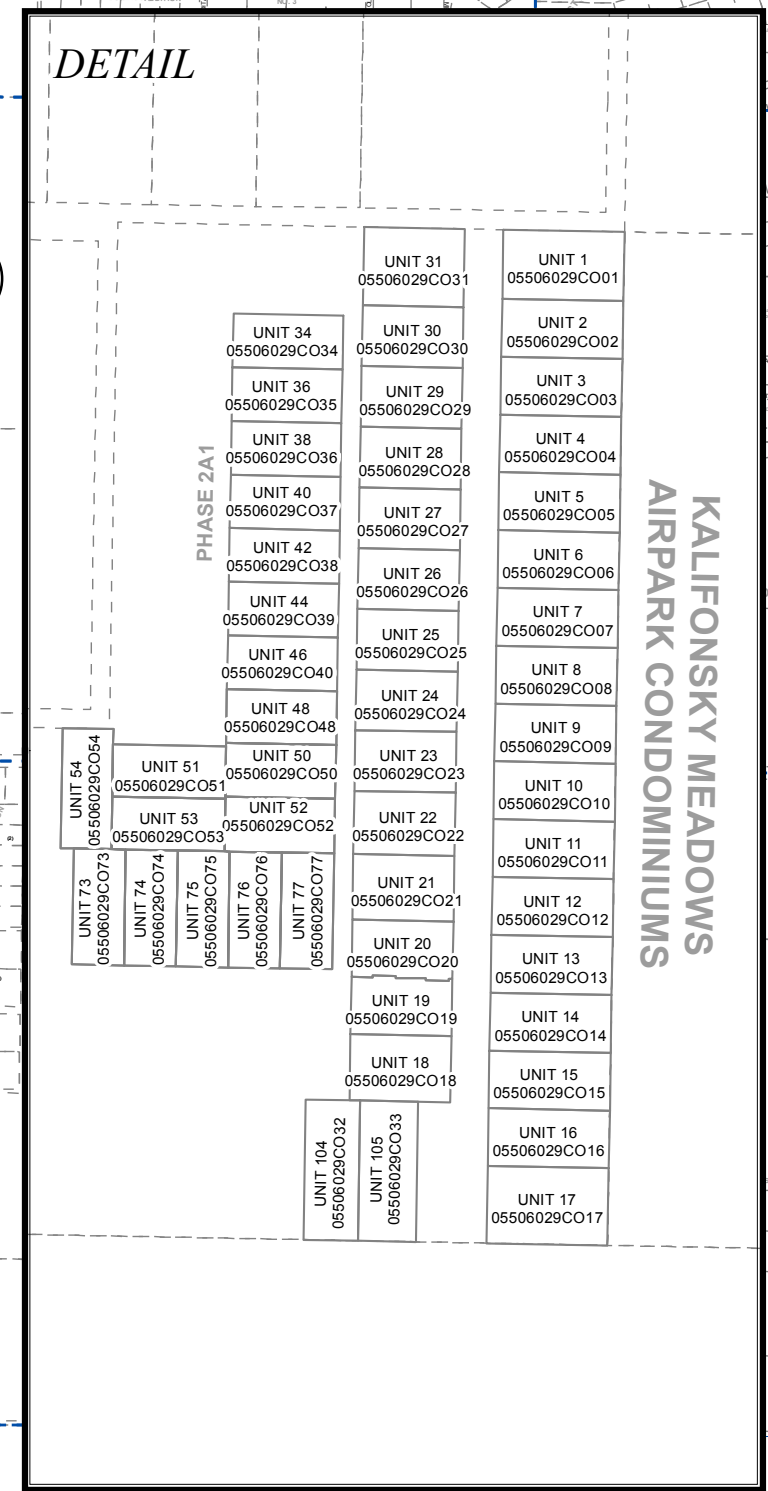

SEC. 28, 32 & 33 AND POR. SEC. 29, T05N, R11W, S.M.

055-060

COOK INLET

30

29

28

31

32

This map is prepared for Kenai Peninsula Borough Assessing Dept. use only and is not intended for conveyance nor is it a survey.
Note- Assessor's block Numbers Shown in Elipses
Assessor's Parcel Numbers Shown in Circles