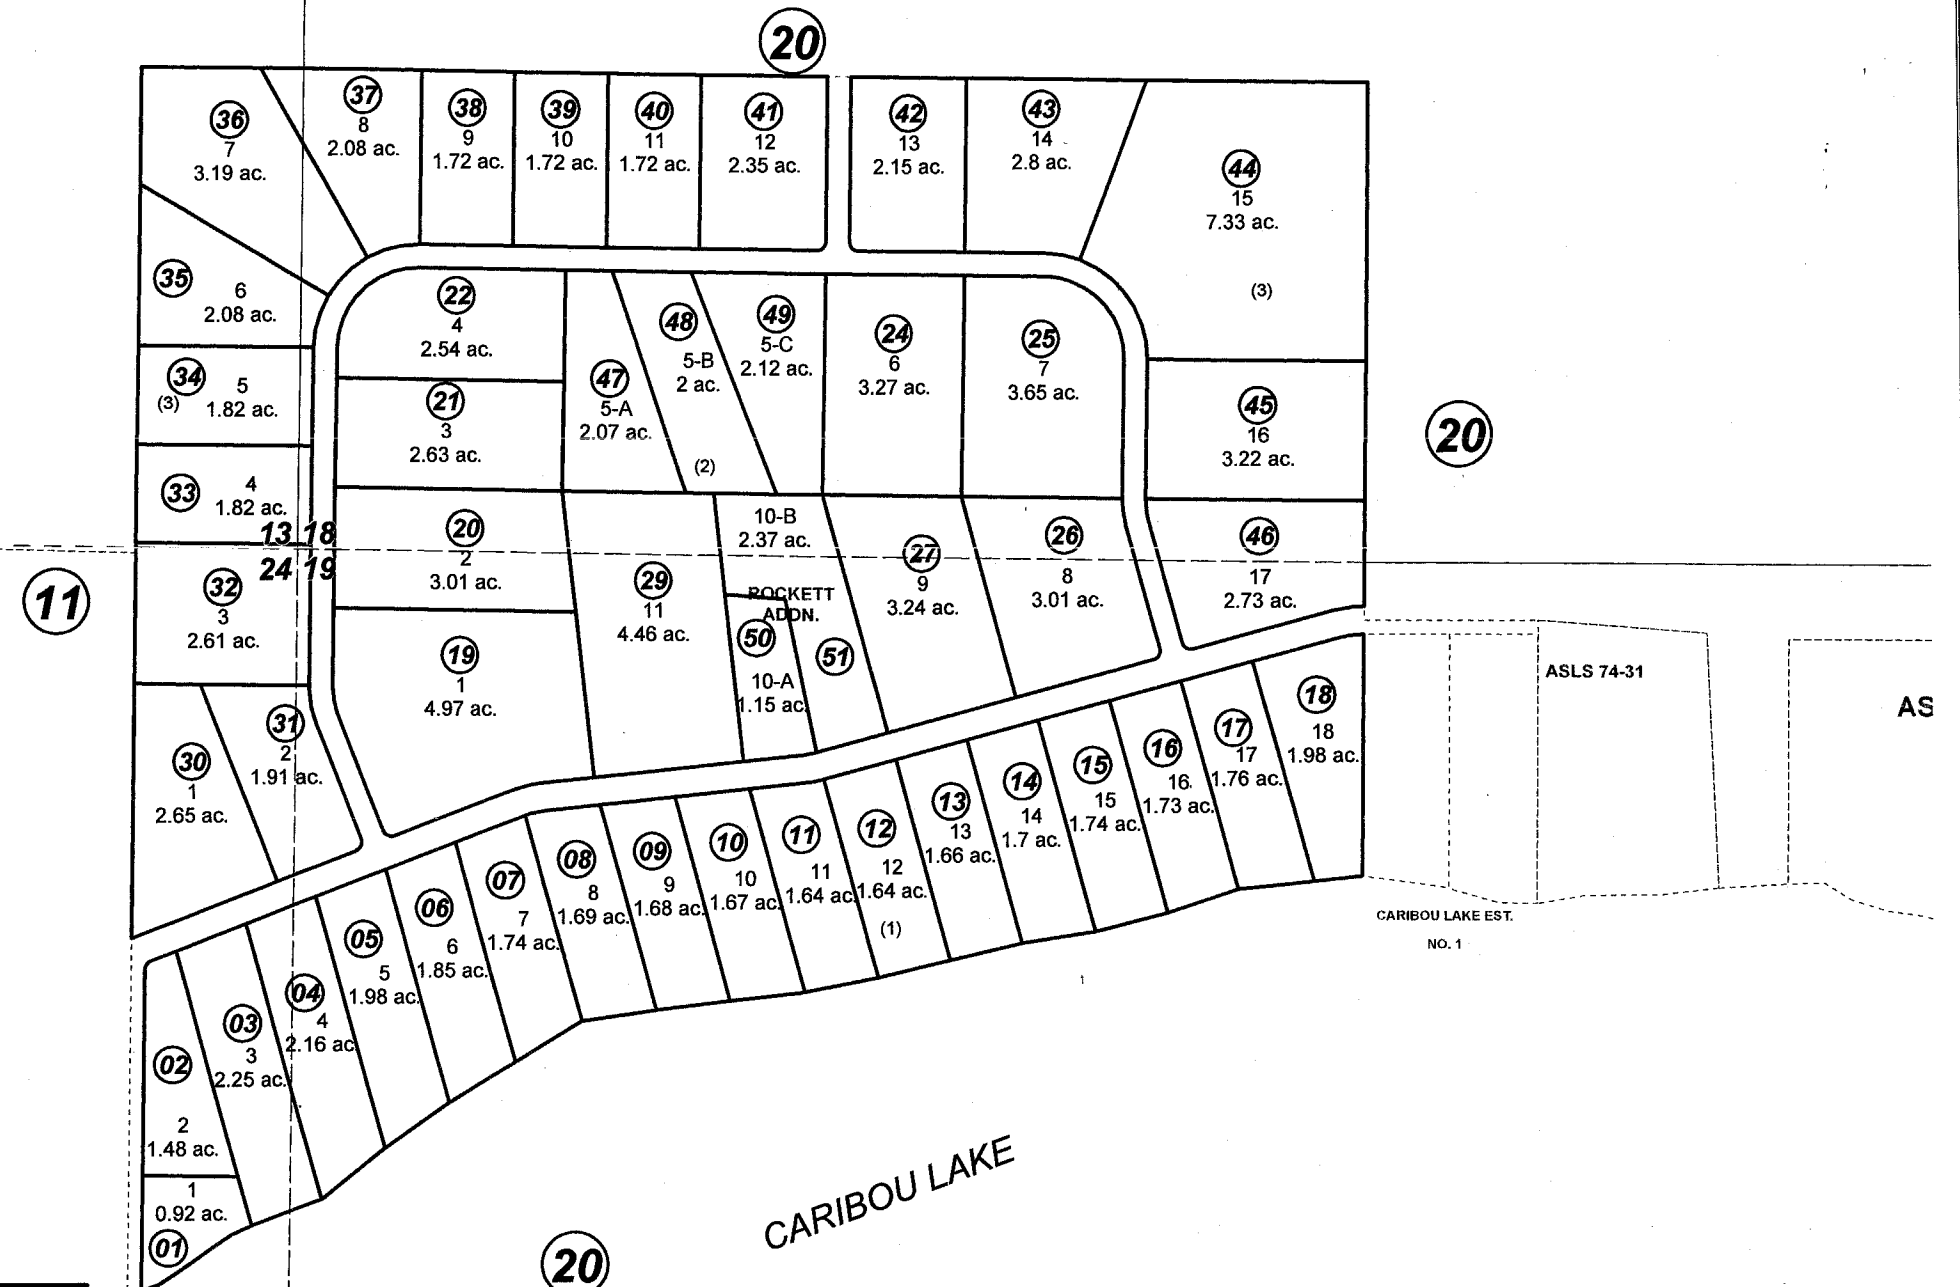

CARIBOU LAKE HOMESTEAD SUBDIVISION OF USS 3028

JANUARY 16, 2009

For 2009 assessment roll		
Delete	Add	Revise
To		
28	50,51	

Assessor's Map
Kenai Peninsula Borough

CARIBOU LAKE HOMESTEAD HM0800083
 CARIBOU LAKE HOMESTEAD CHASE ADDN HM2001015
 CARIBOU LAKE HOMESTEAD ROCKETT ADDN HM2008097

Note- Assessor's block Numbers Shown in Ellipses
 Assessor's Parcel Numbers Shown in Circles

This map is prepared
 for Kenai Peninsula
 Borough Assessing Dept.
 use only and is not
 intended for conveyance
 nor is it a survey.