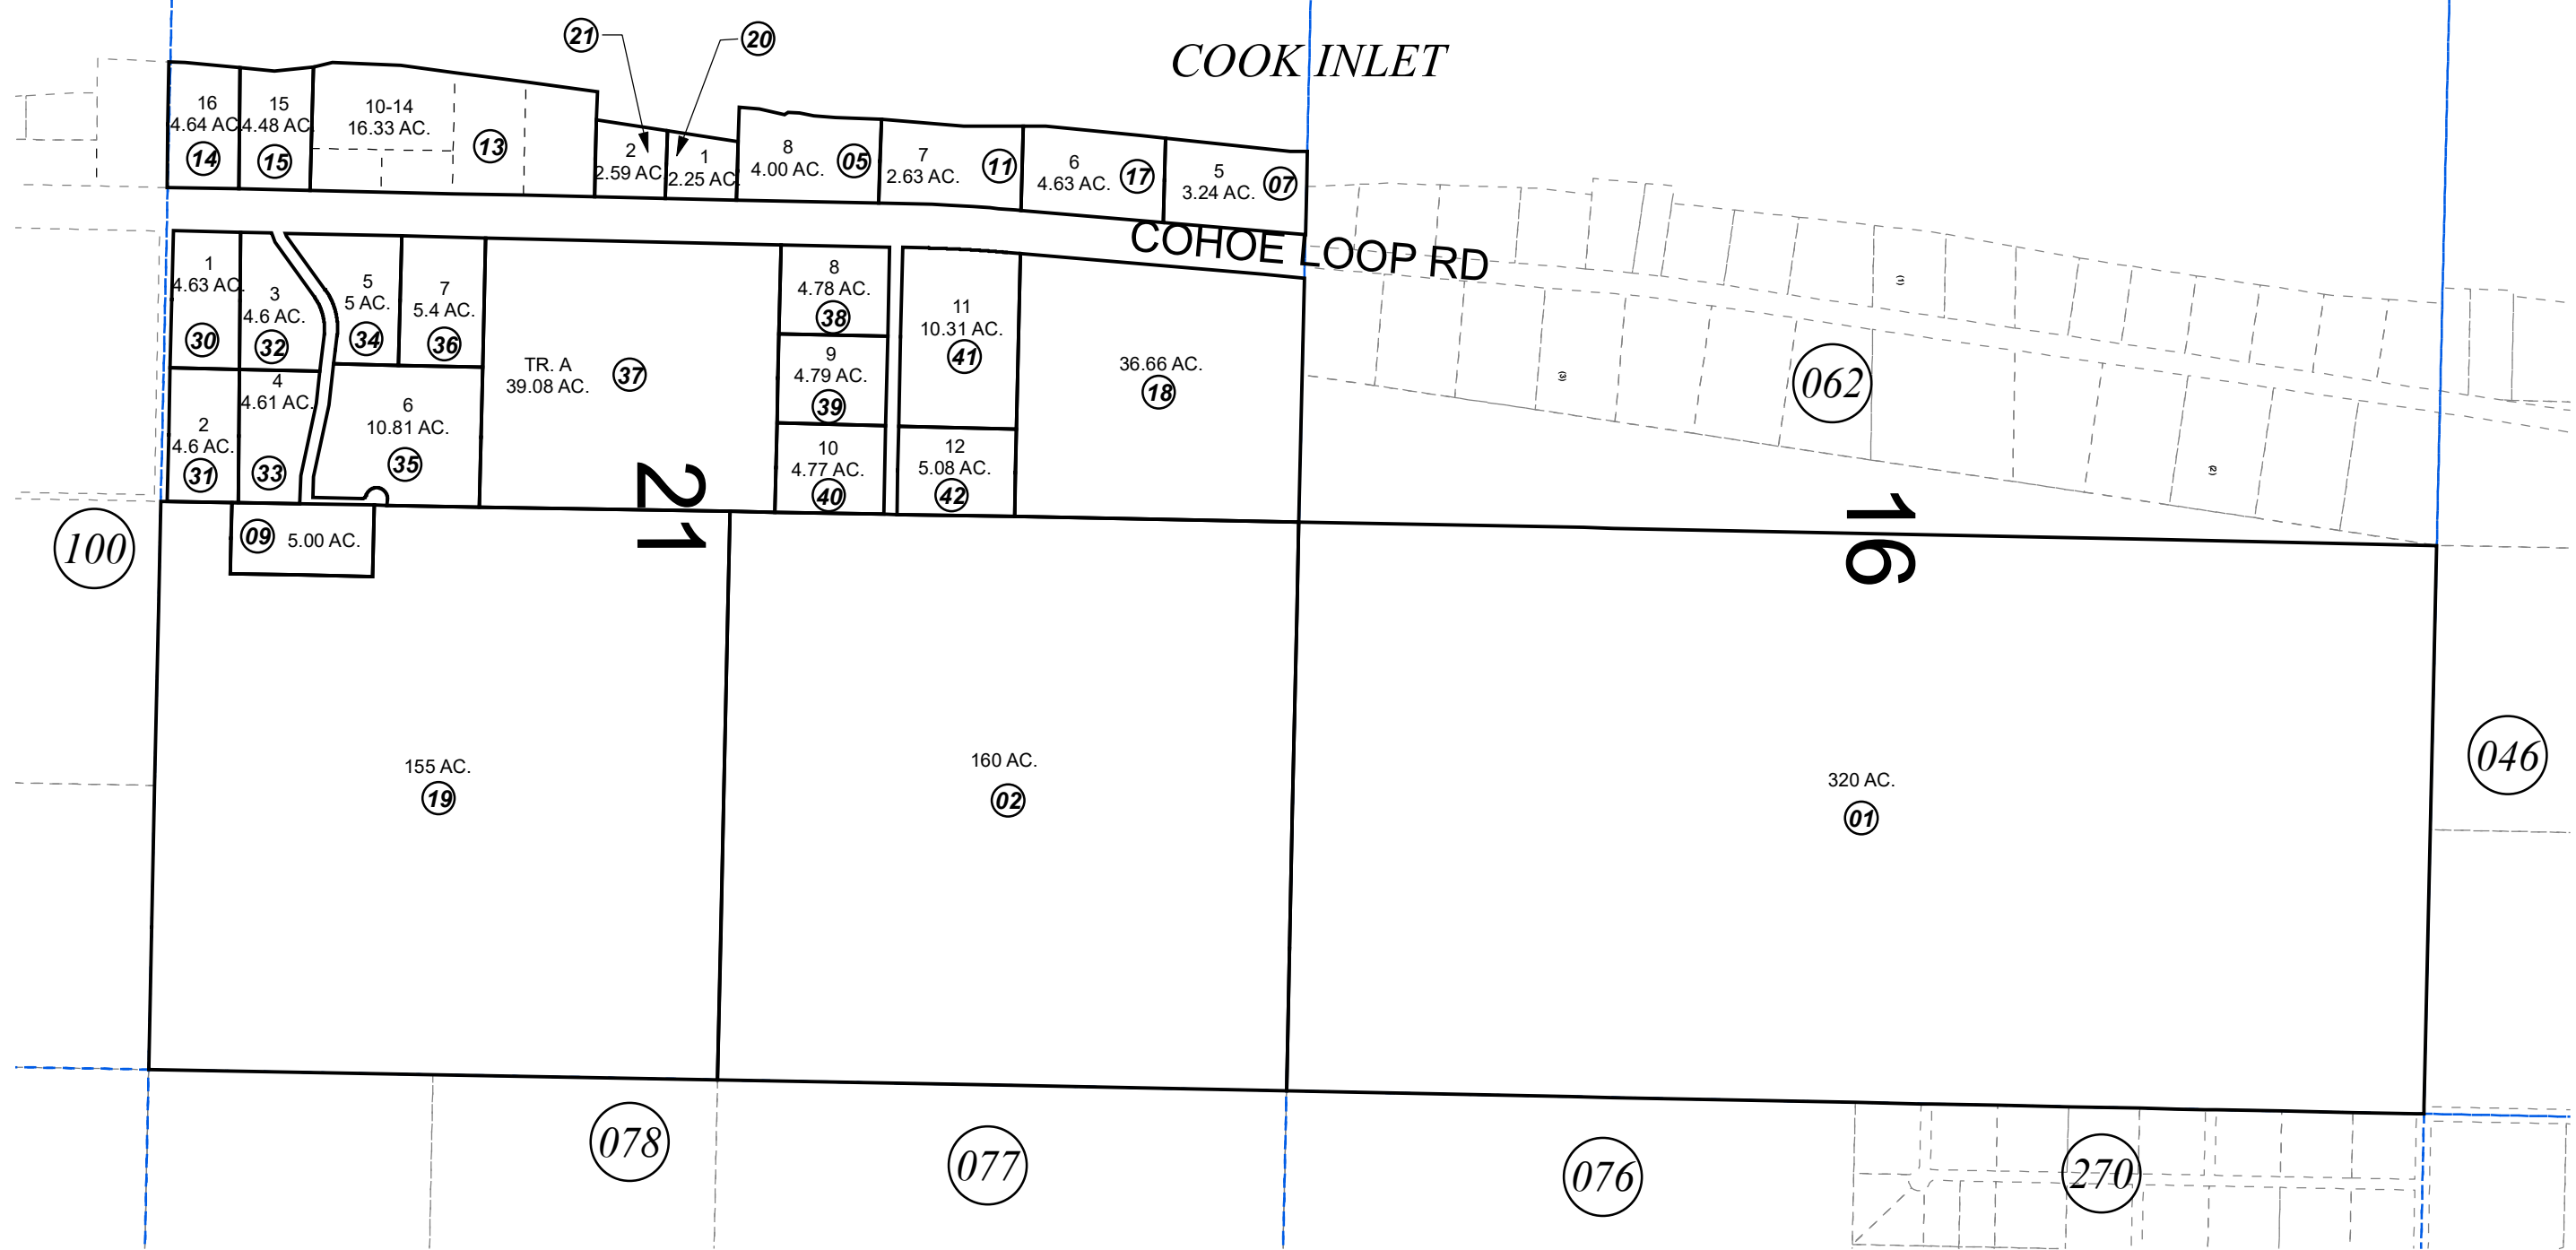

COOK INLET

COHOE LOOP RD

100

21

16

046

JULY 9, 2019

For 2020 assessment roll		
Delete	Add	Revise
To		
16	30-42	

Assessor's Map  
Kenai Peninsula Borough

KN0830169 MUIR SUB REPLAT  
KN2019026 ARNOLD COHOE BEACH SUB

This map is prepared for Kenai Peninsula Borough Assessing Dept. use only and is not intended for conveyance nor is it a survey.  
Note- Assessor's block Numbers Shown in Ellipses  
Assessor's Parcel Numbers Shown in Circles