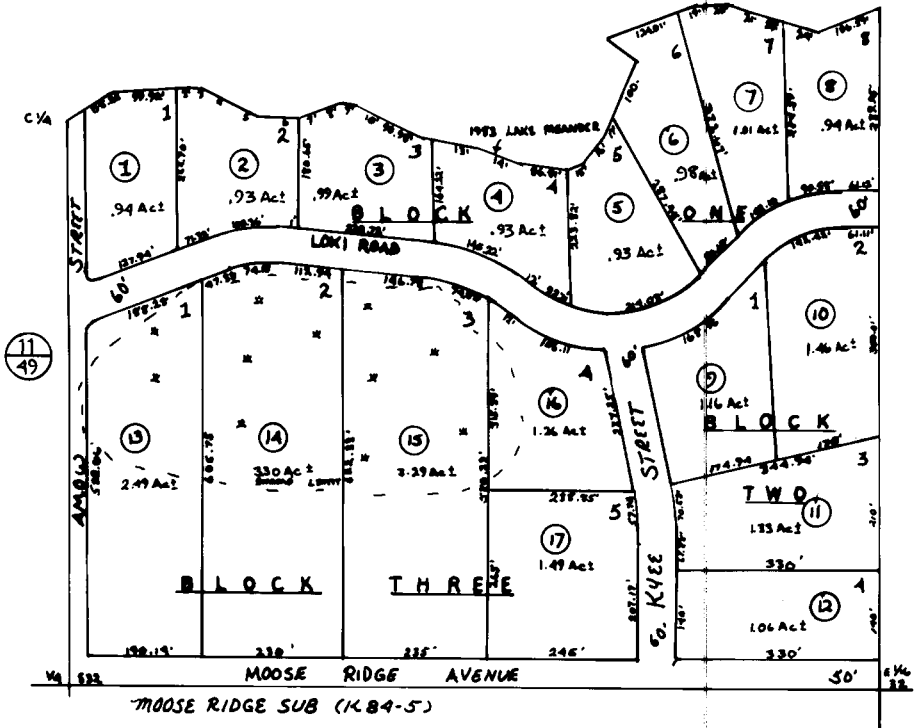

T5N R8W Sec. 32 PTN SE 1/4

066-491

11

BROWNS LAKE

11

Assessor's Map
Kenai Peninsula Borough, Alaska

NOTE - Assessor's Block Numbers Shown in Ellipses
Assessor's Parcel Numbers Shown in Circles