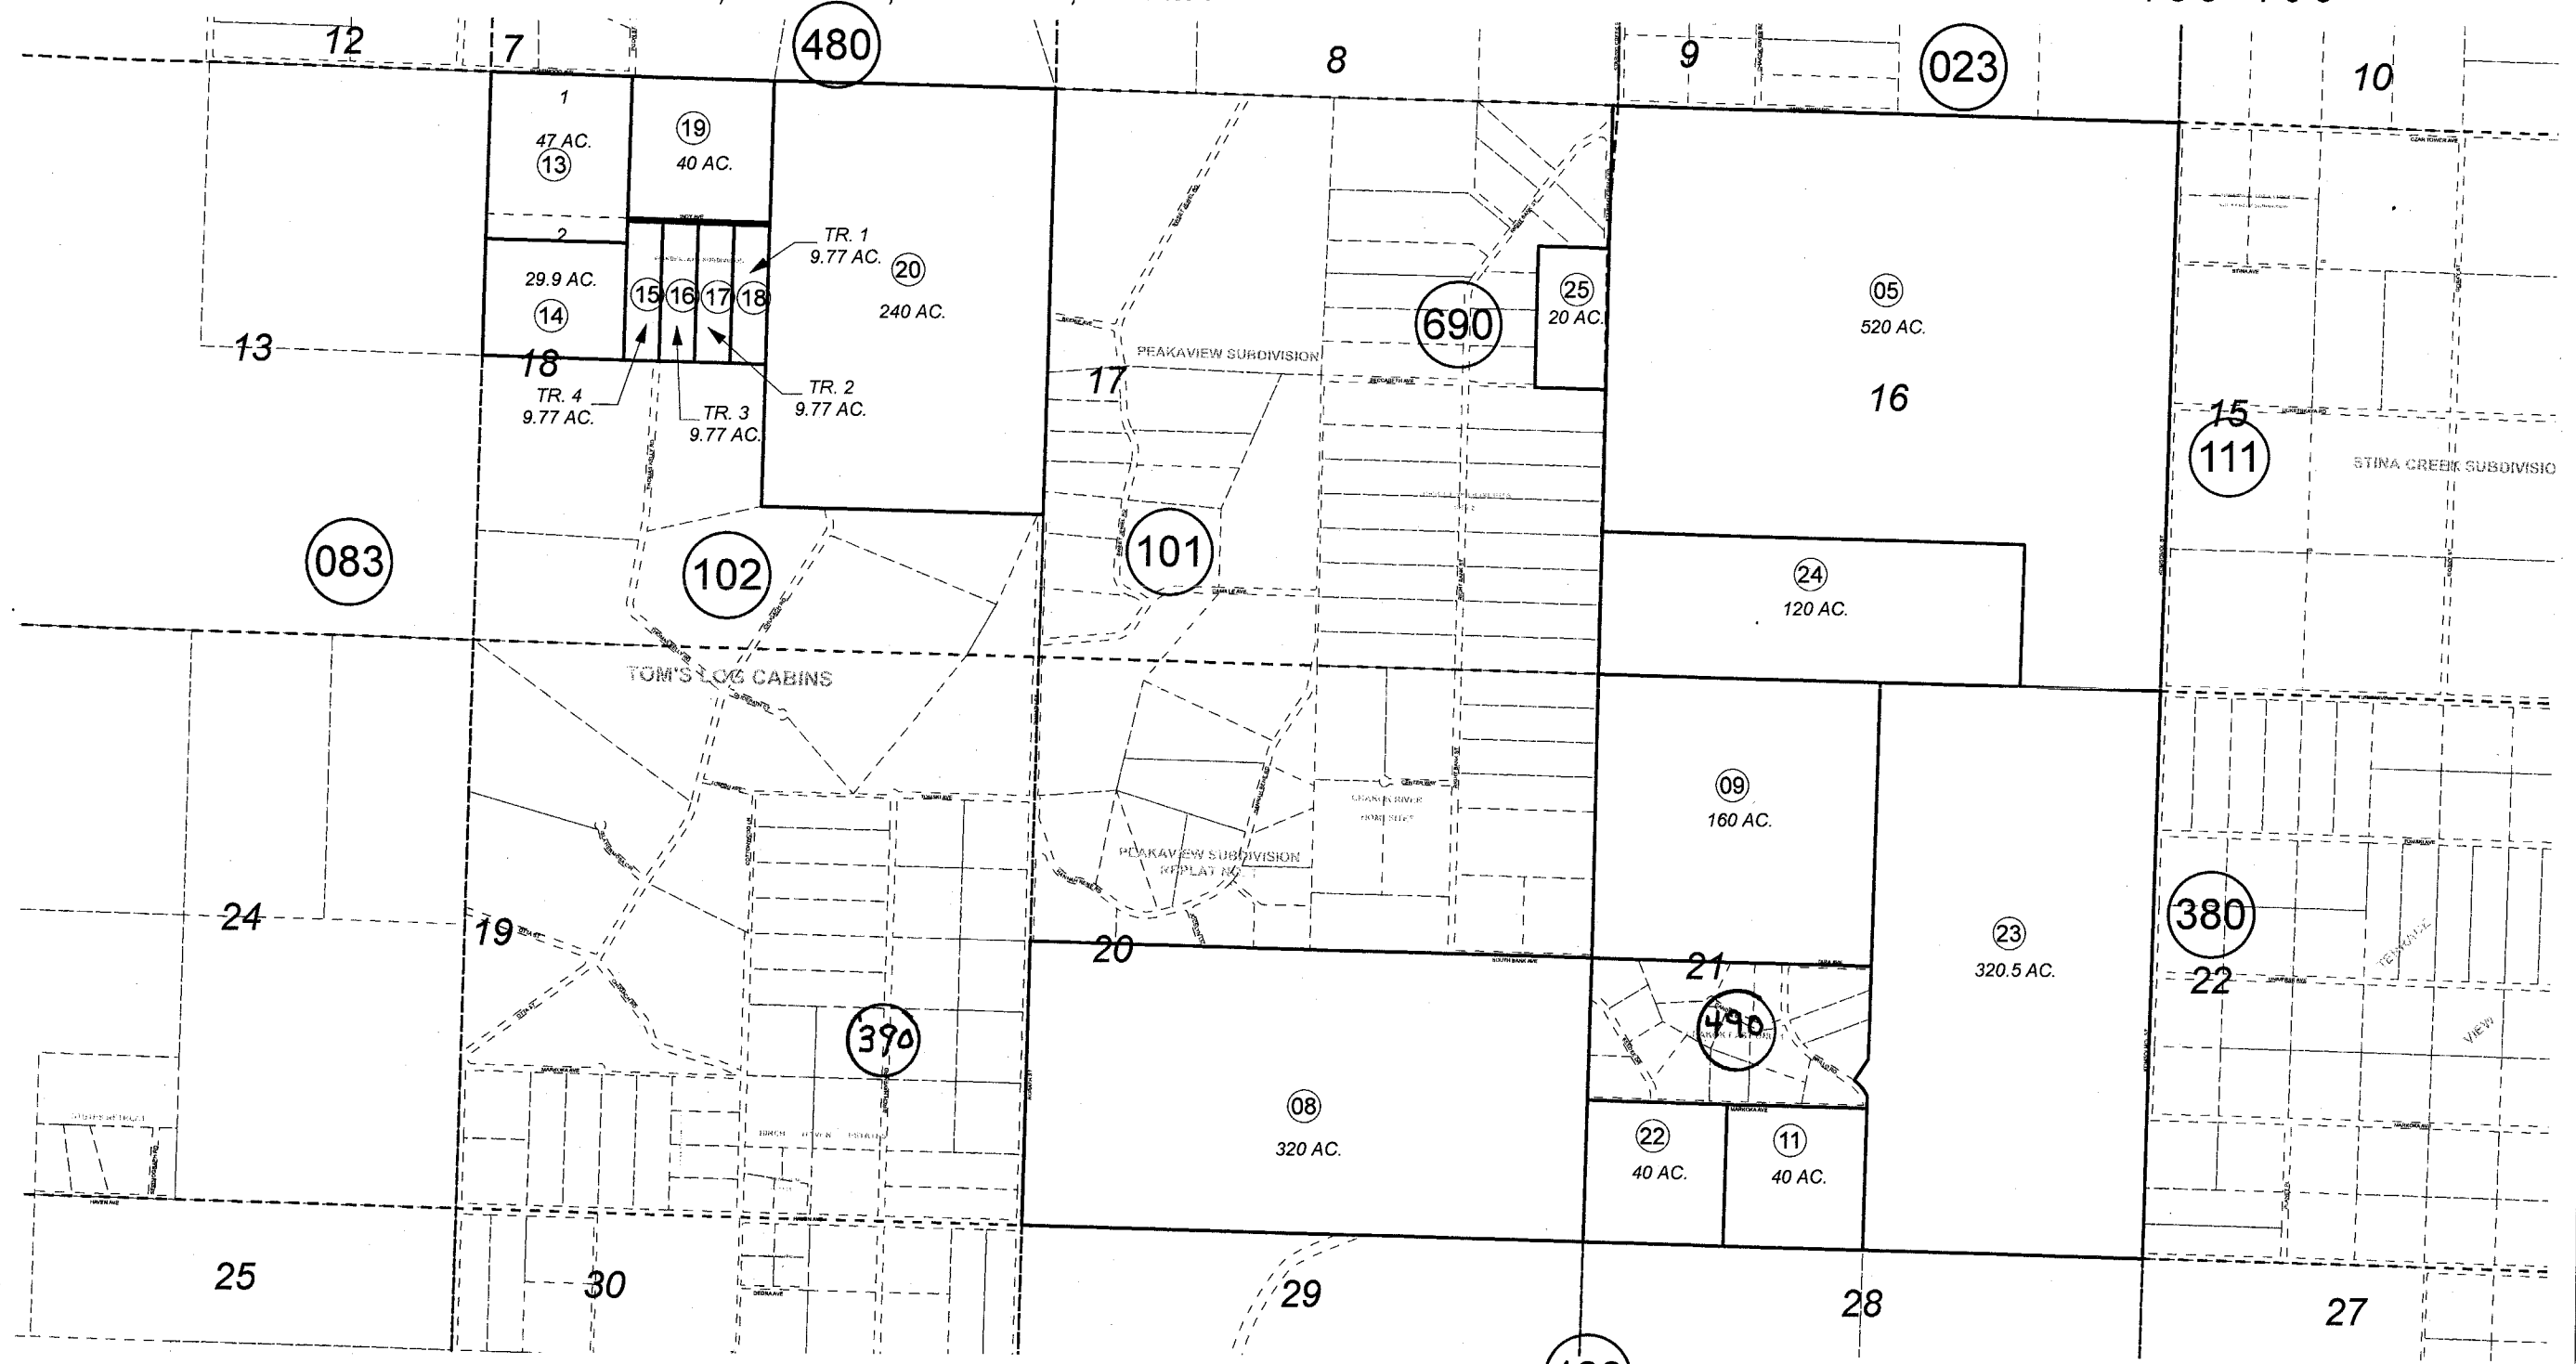

POR. SEC. 16 - 21, T04S, R14W, S.M.

165-100

NOVEMBER 27, 2007

For 2008 assessment roll

Delete	Add	Revise
To		
2	165102+	

Assessor's Map
Kenai Peninsula Borough

PARADISE HEIGHTS SUB HM0750059
PARADISE HEIGHTS SUB LOT 14 RESUB HM0790004
PARADISE HEIGHTS SUB COBB REPLAT HM2007005

This map is prepared for Kenai Peninsula Borough Assessing Dept. use only and is not intended for conveyance nor is it a survey.
Note- Assessor's block Numbers Shown in Elipses
Assessor's Parcel Numbers Shown in Circles