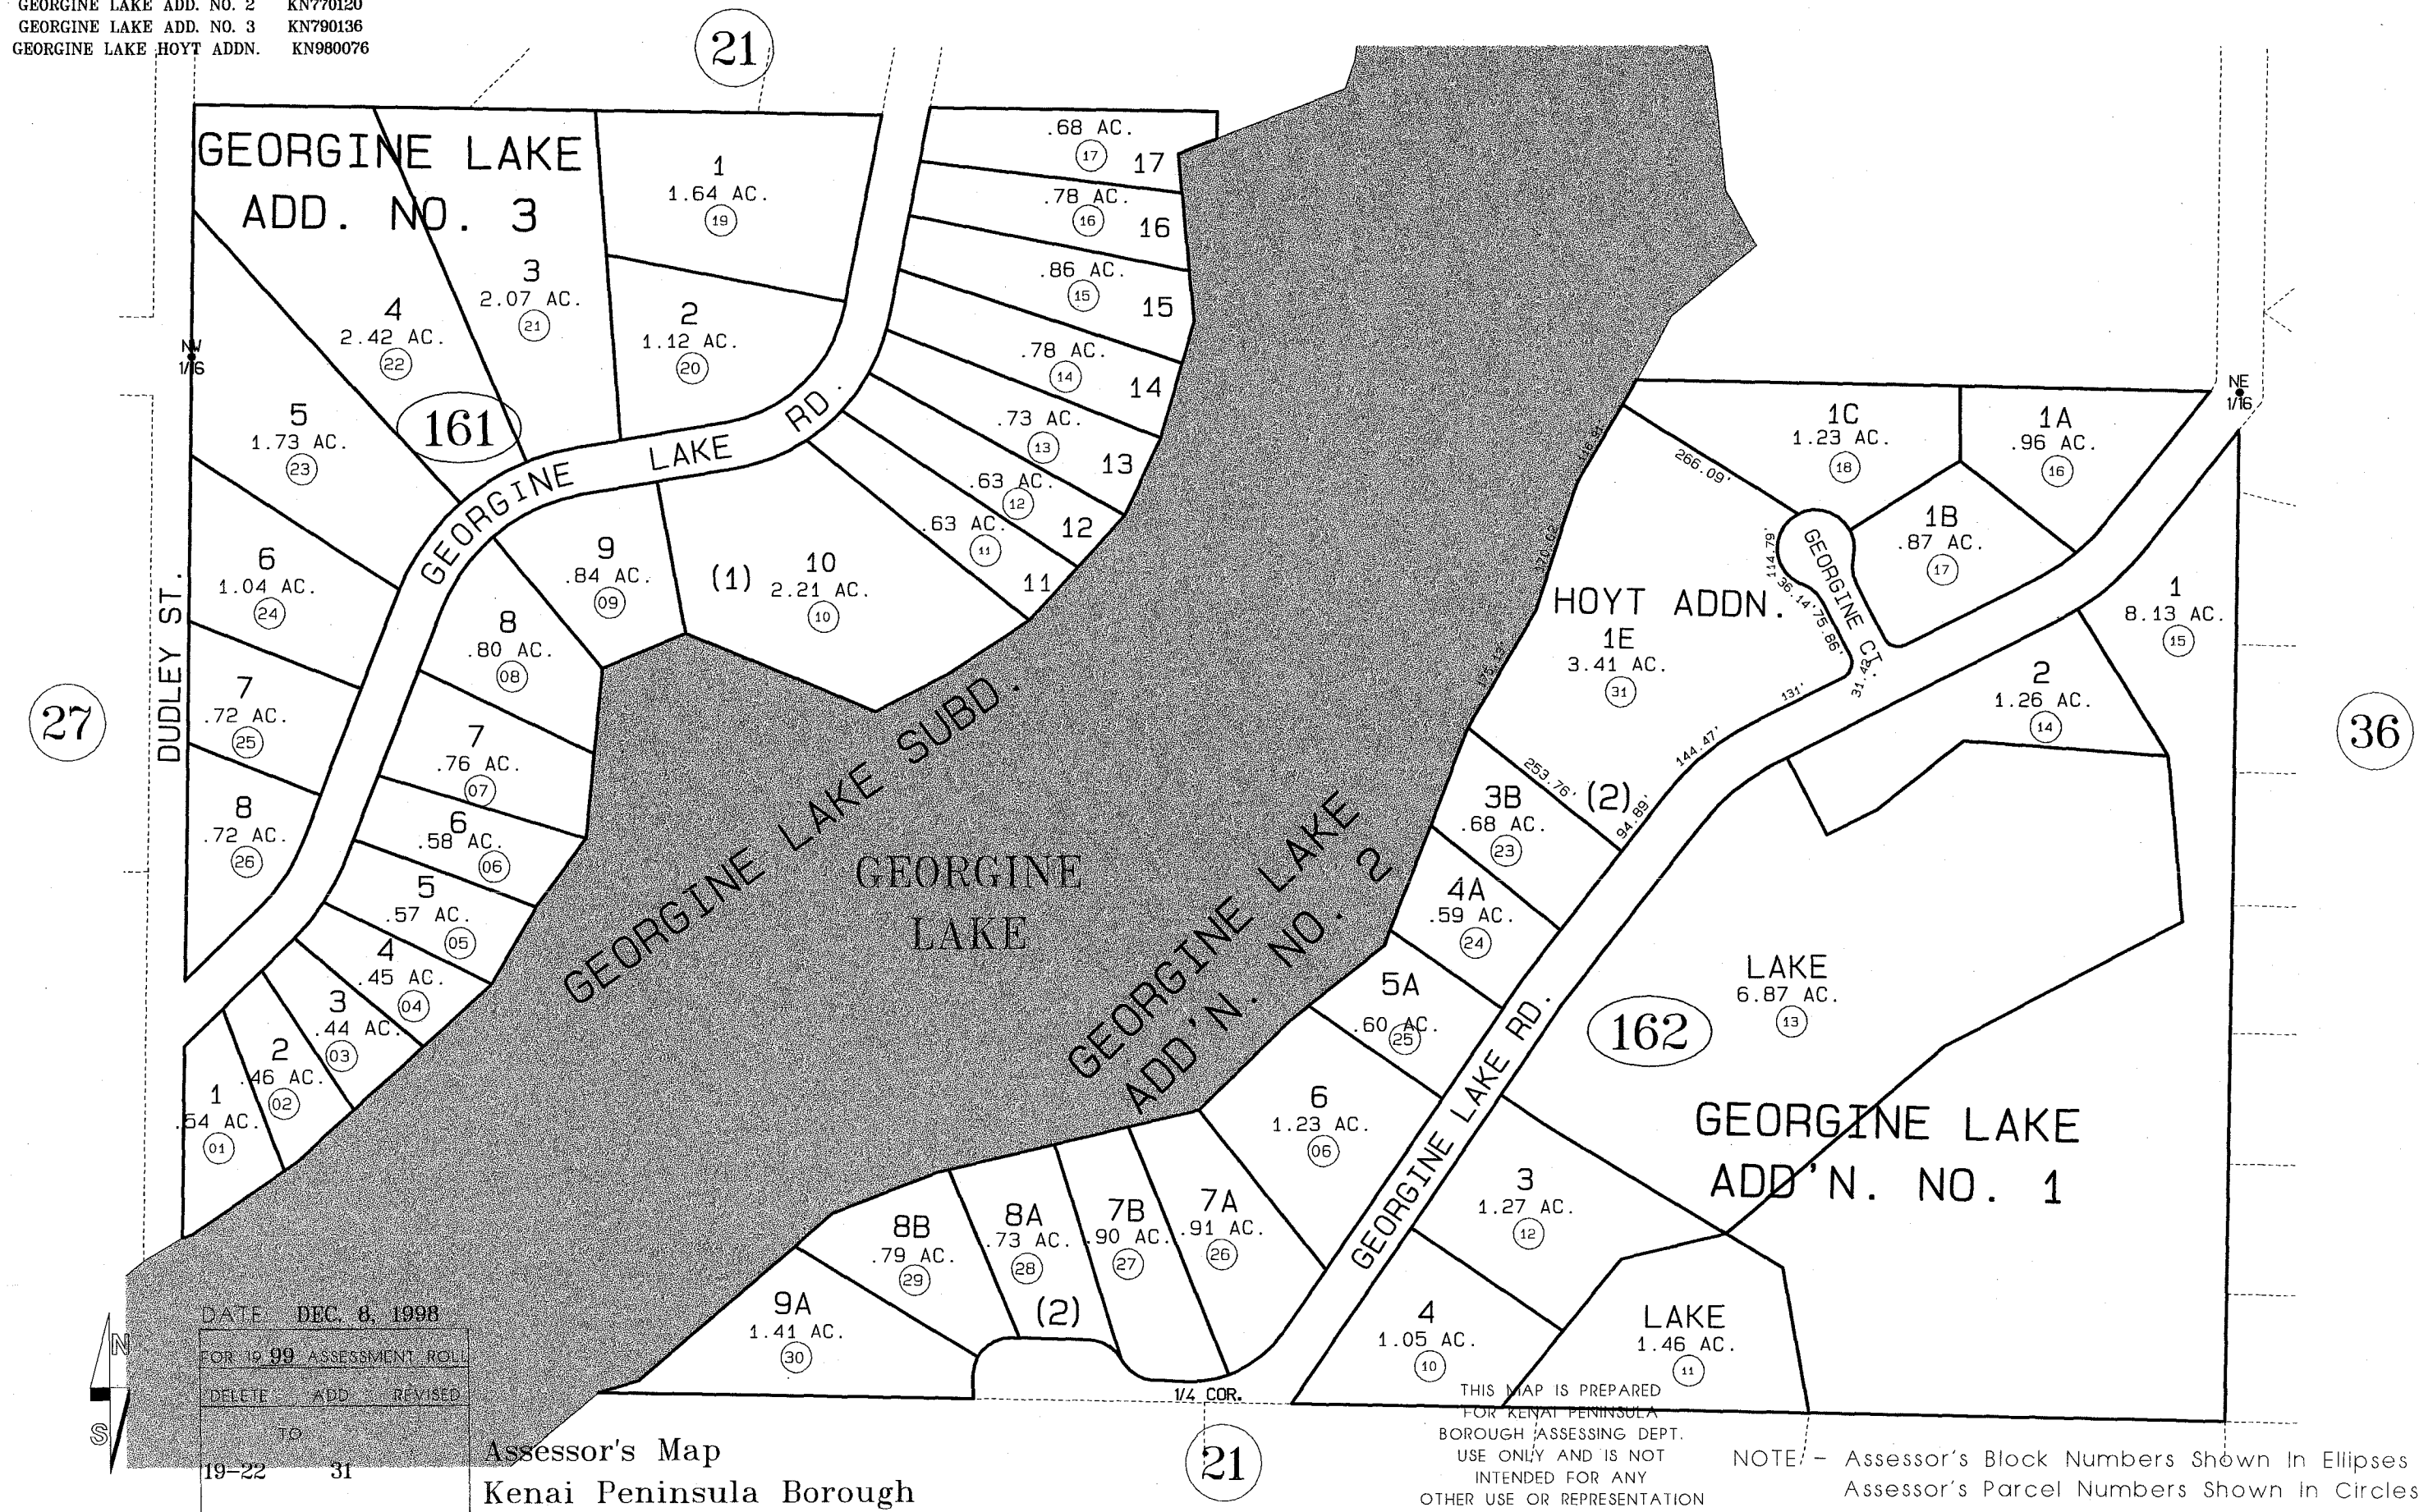

GEORGINE LAKE KN001482
 GEORGINE LAKE ADD. NO. 1 KN750081
 GEORGINE LAKE ADD. NO. 2 KN770120
 GEORGINE LAKE ADD. NO. 3 KN790136
 GEORGINE LAKE HOYT ADDN. KN980076

POR. GOV'T. LOTS 3,6,7 & 8, SEC. 4, T7N, R11W, SEWARD MERIDIAN

013-160

DATE	DEC. 8, 1998		
FOR	19 99 ASSESSMENT ROLL		
DELETE	ADD	REVISED	
TO	19-22	31	

Assessor's Map
 Kenai Peninsula Borough

THIS MAP IS PREPARED
 FOR KENAI PENINSULA
 BOROUGH ASSESSING DEPT.
 USE ONLY AND IS NOT
 INTENDED FOR ANY
 OTHER USE OR REPRESENTATION

NOTE - Assessor's Block Numbers Shown In Ellipses
 Assessor's Parcel Numbers Shown In Circles