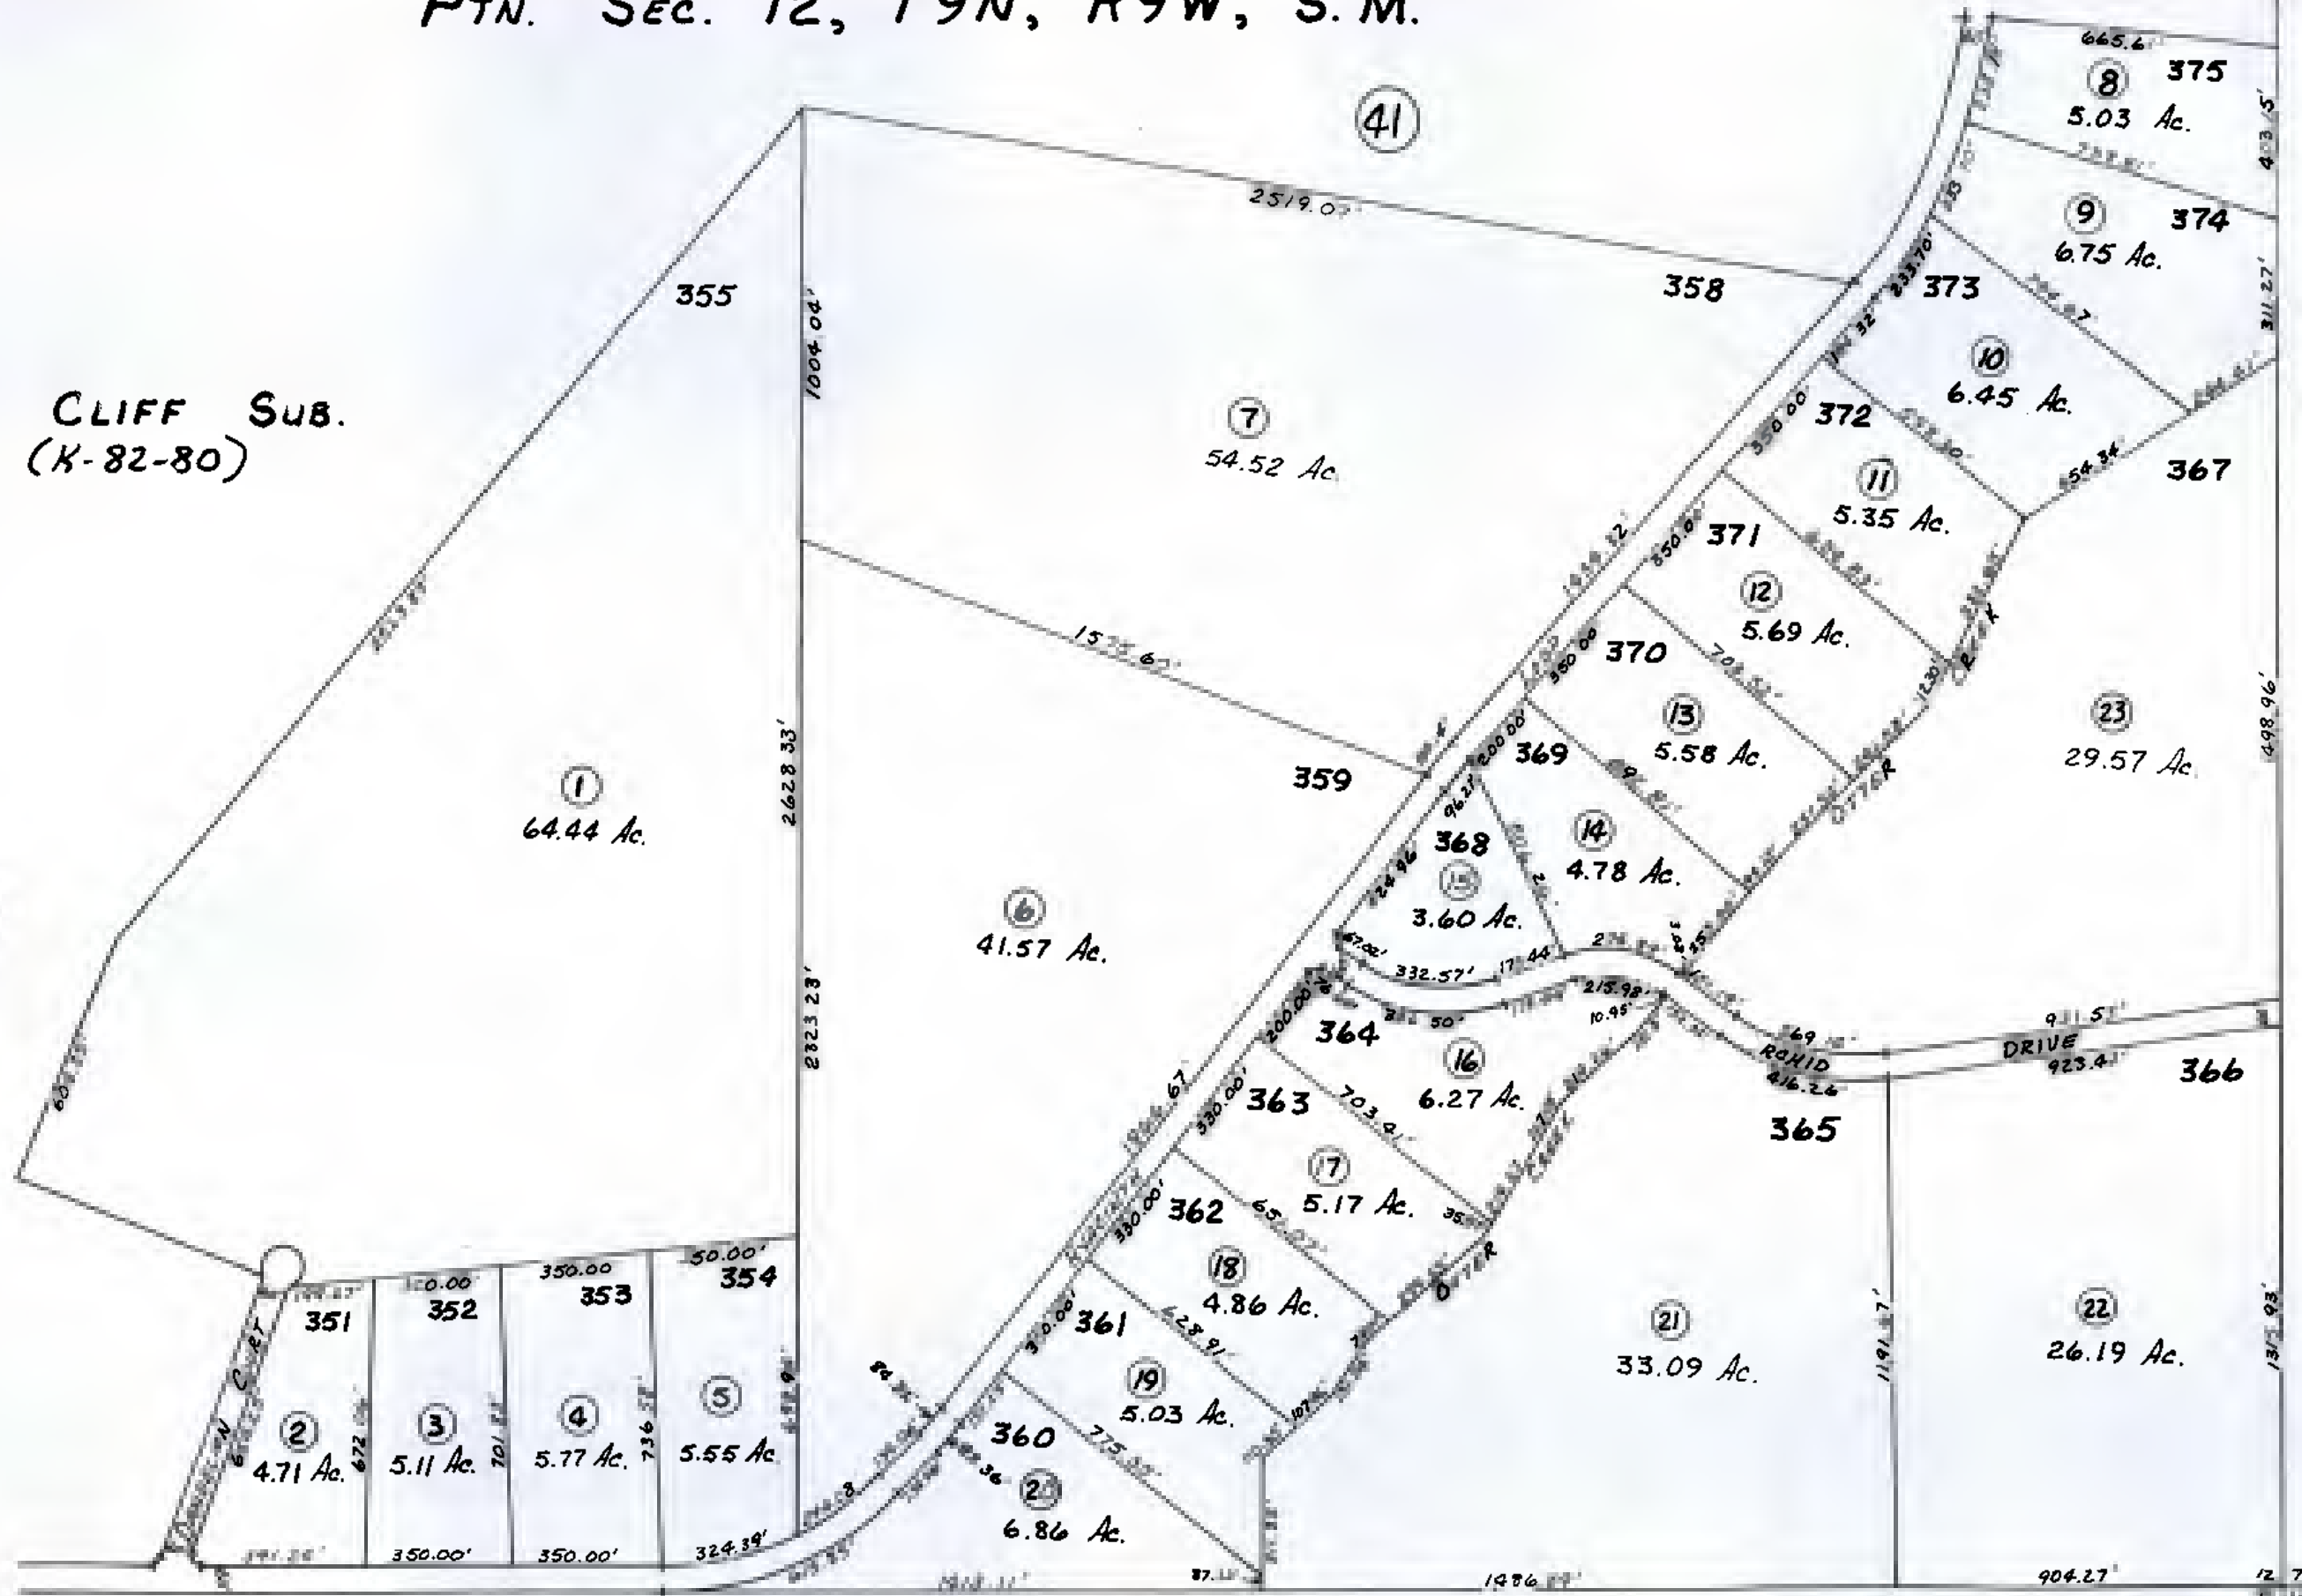

GRAY CLIFF SUB.
(K-82-80)

39

6

Assessor's Map
Kenai Peninsula Borough, Alaska

NOTE - Assessor's Block Numbers Shown in Ellipses
Assessor's Parcel Numbers Shown in Circles