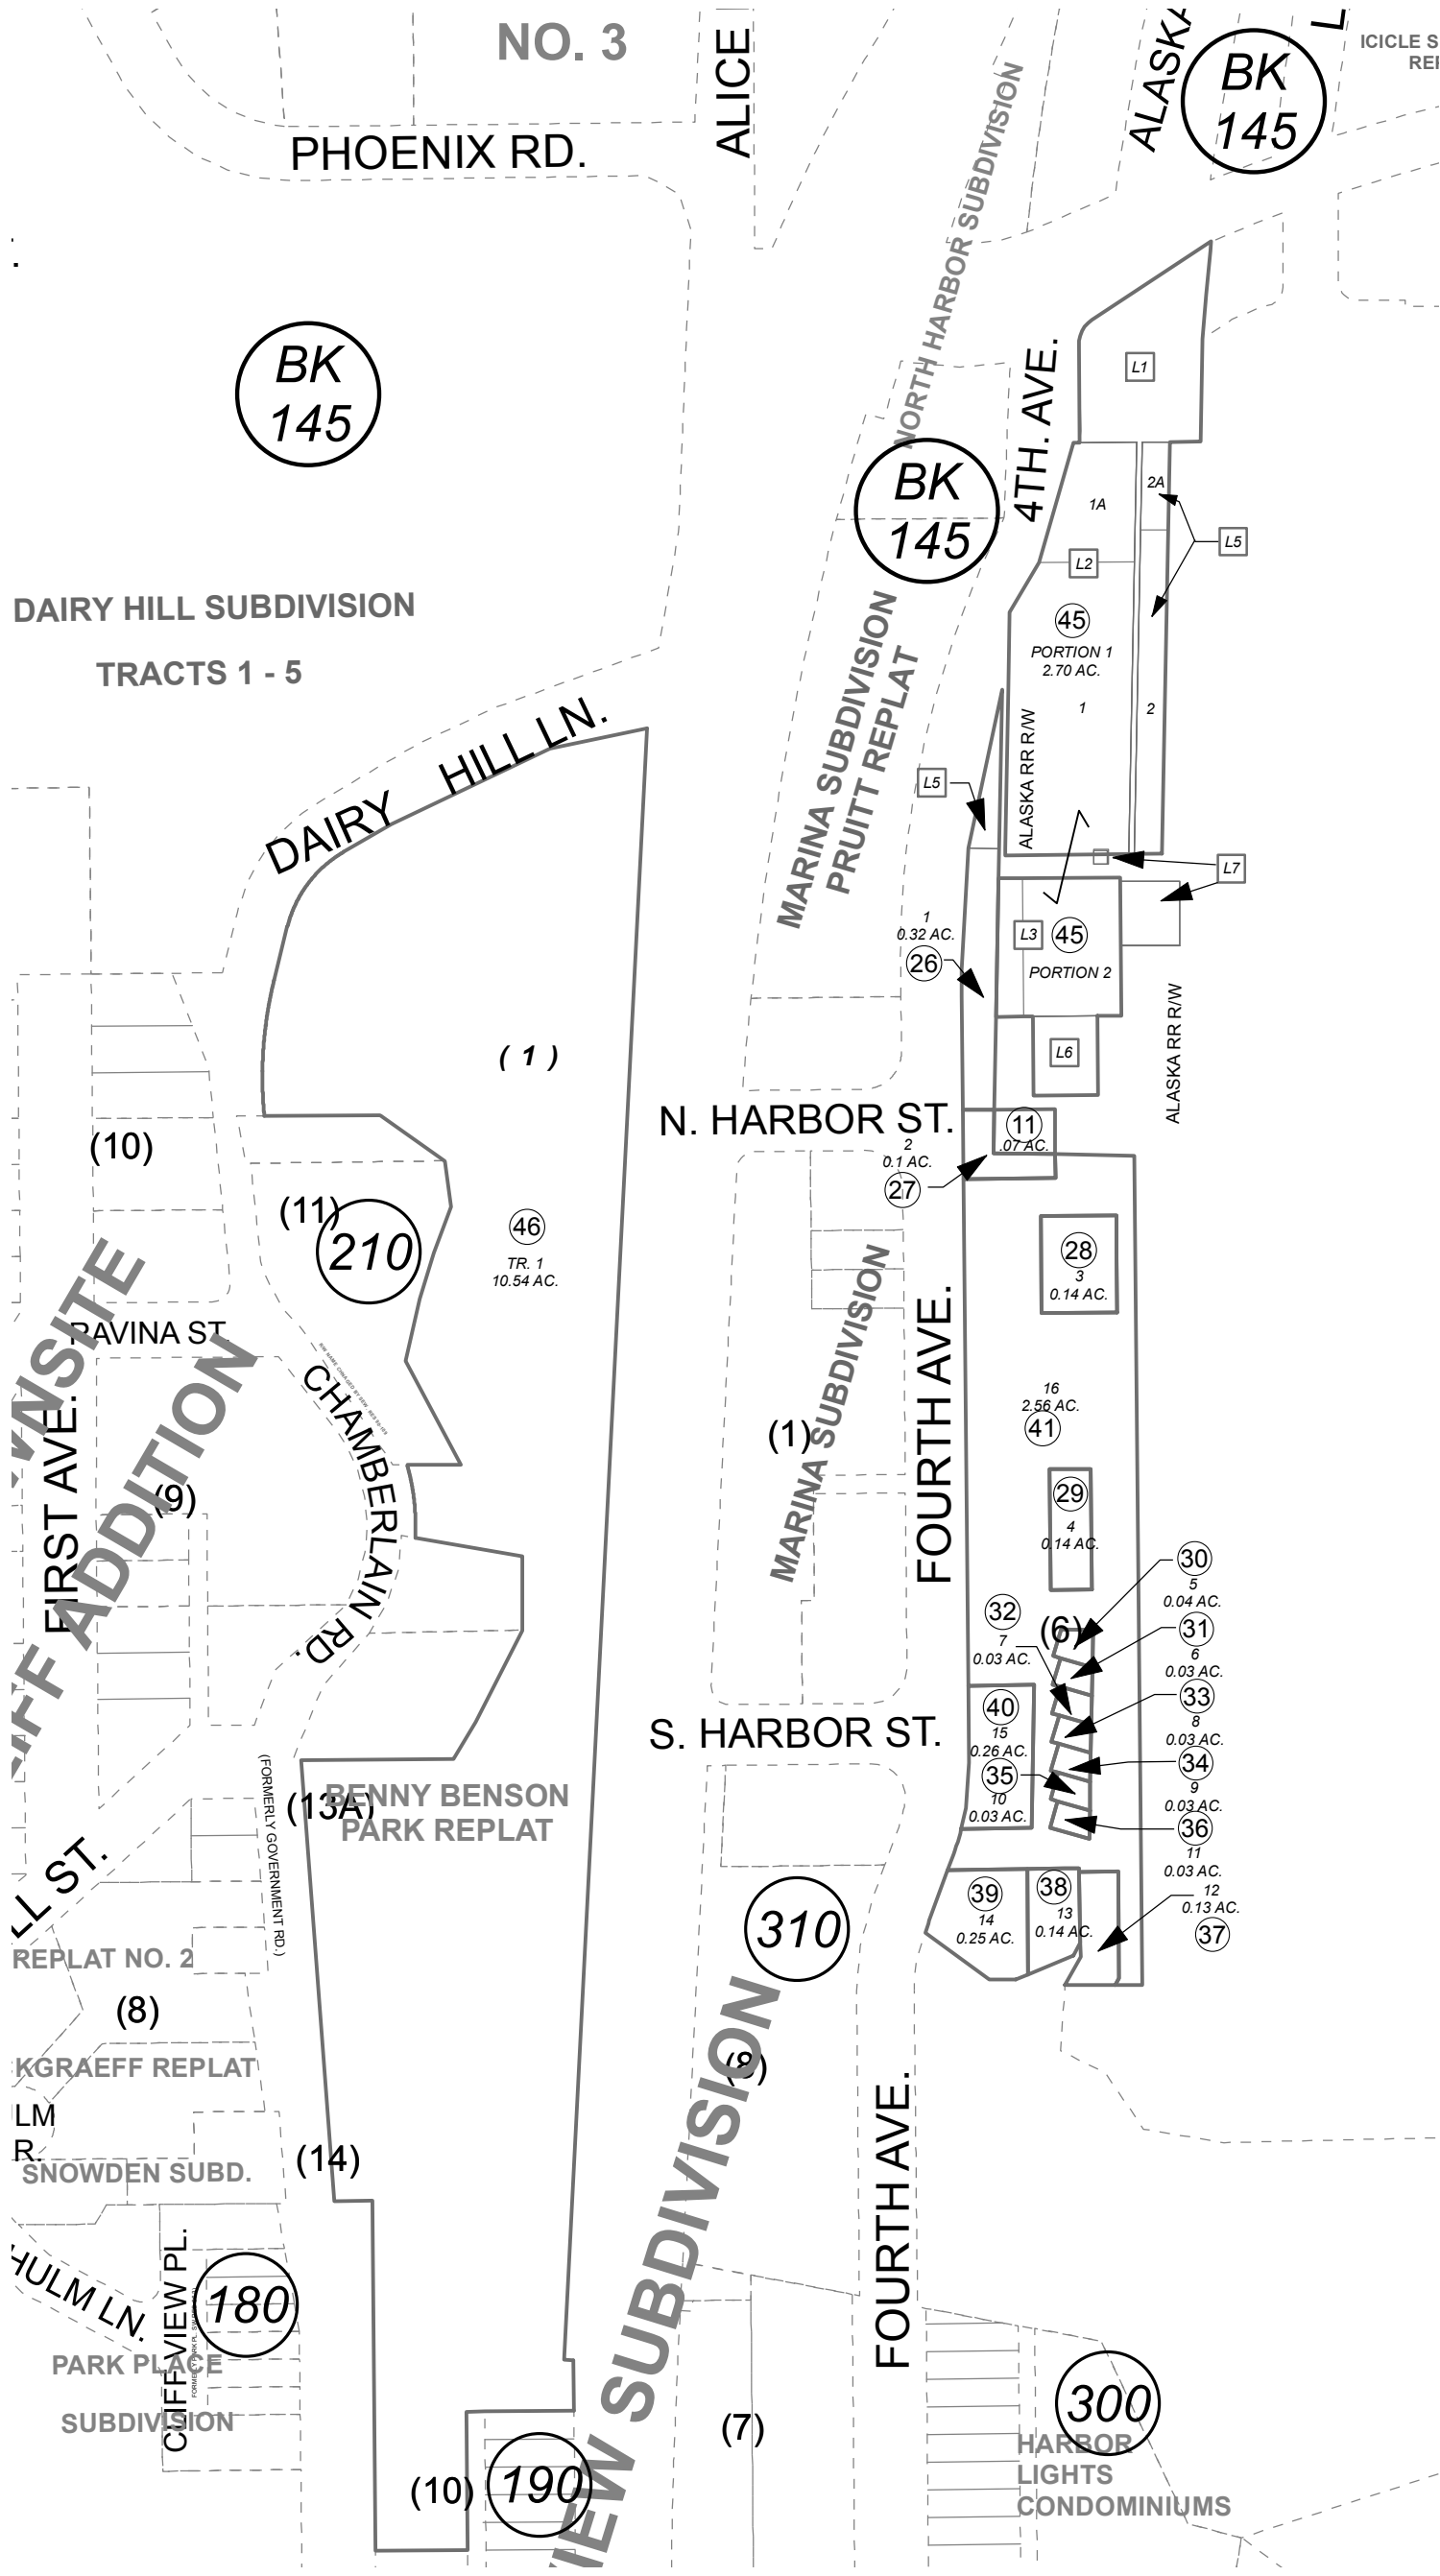

147-330

POR. SEC. 3, T01S, R01W, S.M.

This map is prepared for Kenai Peninsula Borough Assessing Dept. use only and is not intended for conveyance nor is it a survey.

Note- Assessor's block Numbers Shown in Ellipses Assessor's Parcel Numbers Shown in Circles

OCEANVIEW SUB SW0000074  
 SEWARD SMALL BOAT HARBOR SW2000019  
 AKRR LEASE L1, L2, L3, L6 RESIDE ON PARCEL 147-330-45  
 AKRR LEASE L5 RESIDES ON PARCEL 147-330-26  
 OCEANVIEW SUB BENNY BENSON PARK REPLAT SW2016003

Assessor's Map  
 Kenai Peninsula Borough

0 50 100 200 Feet

AUGUST 9, 2016

For 2017 assessment roll	
Delete	Add / Revise
	To 46
14719004, 05 & 08;	
14720013 & 14;	
14721021;	
14722010;	
14733001	