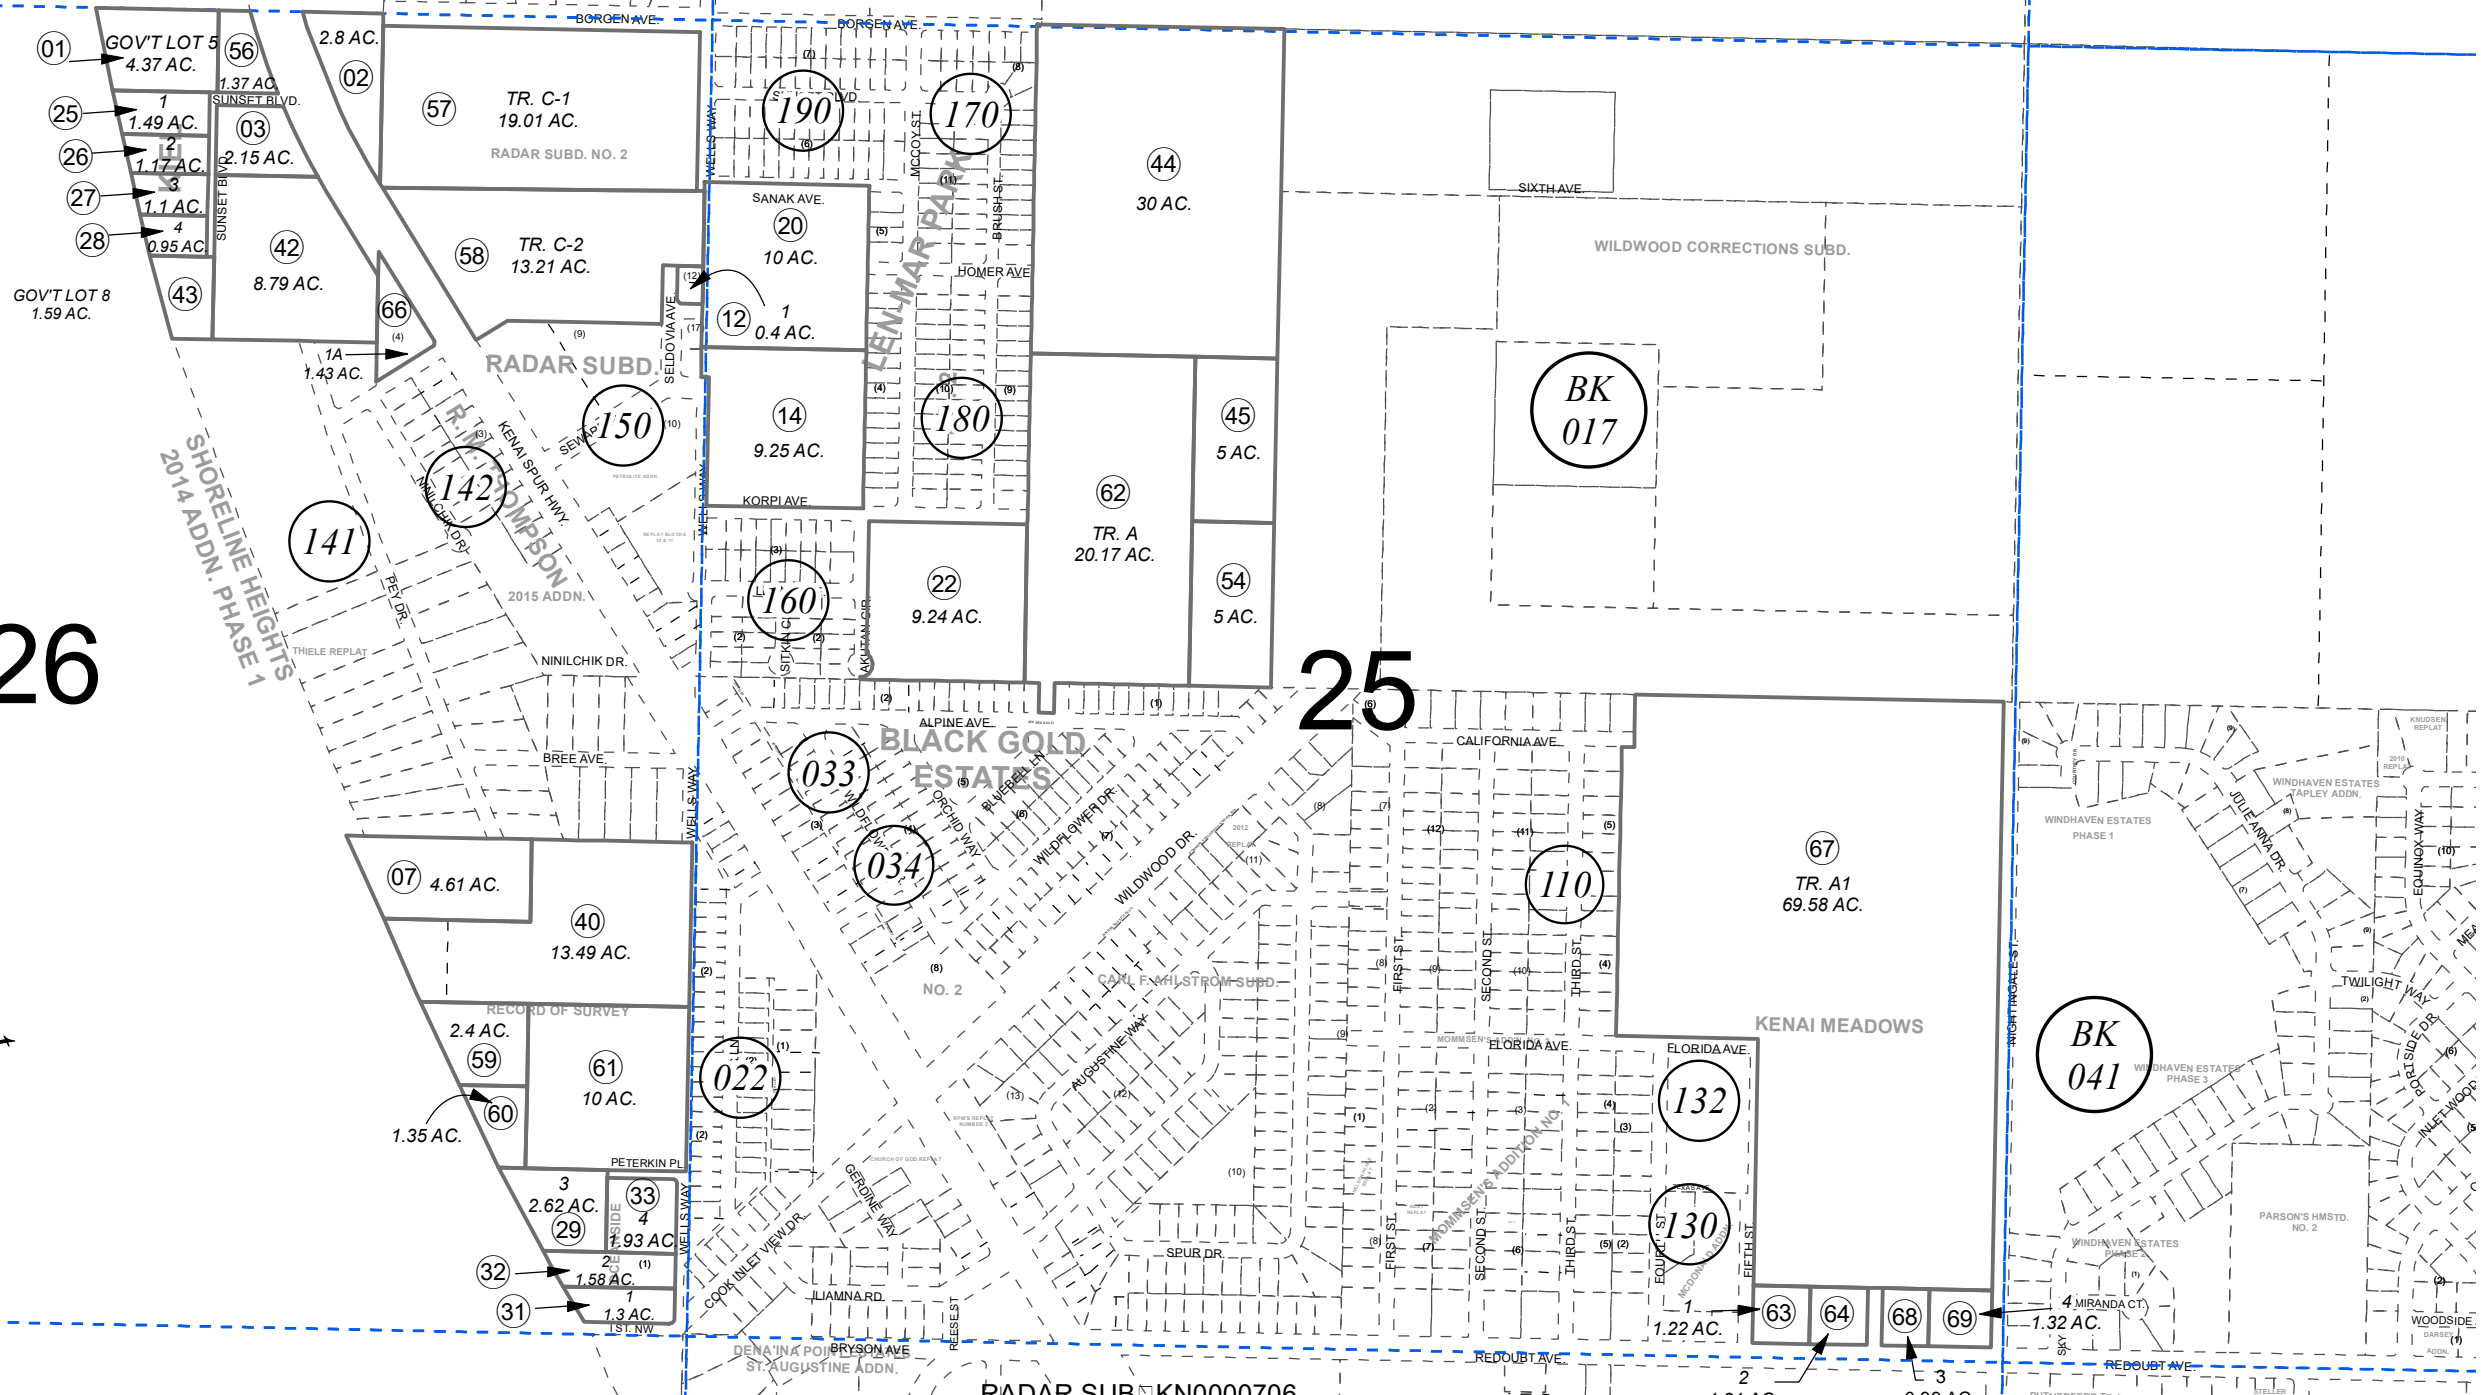

Cook Inlet

26

25

OCTOBER 17, 2023

For 2024 assessment roll		
Delete	Add	Revise
To		
65	67-69	

Assessor's Map
Kenai Peninsula Borough

- RADAR SUB KN0000706
- KIEL SUB KN0720071
- OCEANSIDE SUB KN0750046
- LEN-MAR PARK DEDICATION NO 2 KN0800121
- LEN-MAR PARK DEDICATION NO 3 KN0800124
- WILDWOOD CORRECTIONS SUB KN0920073
- RADAR SUB NO 2 KN0970005
- SHORELINE HEIGHTS SUB NO 3 KN0990005
- BLACK GOLD ESTATES BOCK REPLAT KN2009101
- KENAI MEADOWS SUB KN2017017
- RADAR SUB 2018 REPLAT KN2018012
- KENAI MEADOWS ADDN NO 1 KN2023048

This map is prepared for Kenai Peninsula Borough Assessing Dept. use only and is not intended for conveyance nor is it a survey.
Note- Assessor's block Numbers Shown in Ellipses
Assessor's Parcel Numbers Shown in Circles