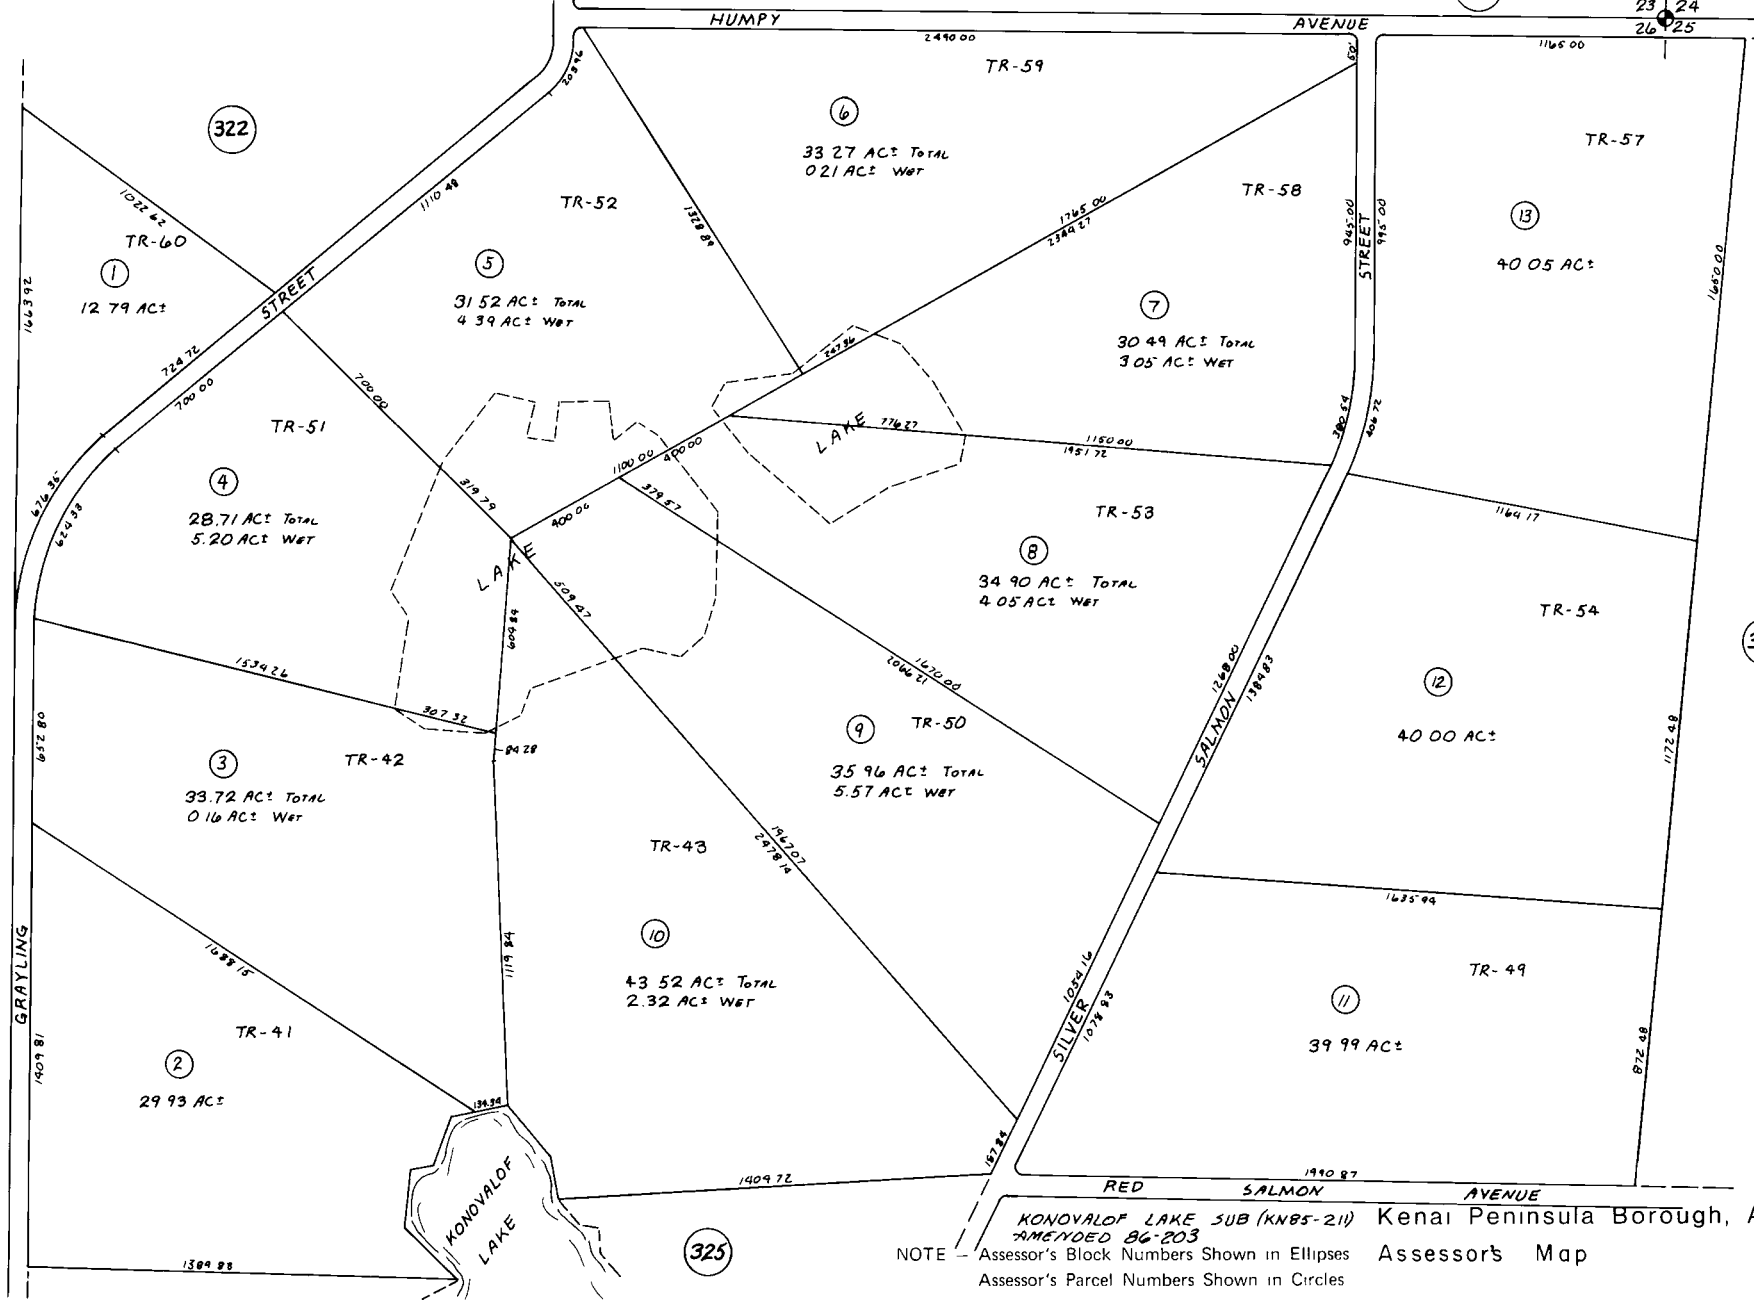

BK 13

NOTE - KONOVALOF LAKE SUB (KN85-211) Kenai Peninsula Borough, Alaska  
 AMENDED 86-203 Assessor's Map  
 Assessor's Block Numbers Shown in Ellipses  
 Assessor's Parcel Numbers Shown in Circles