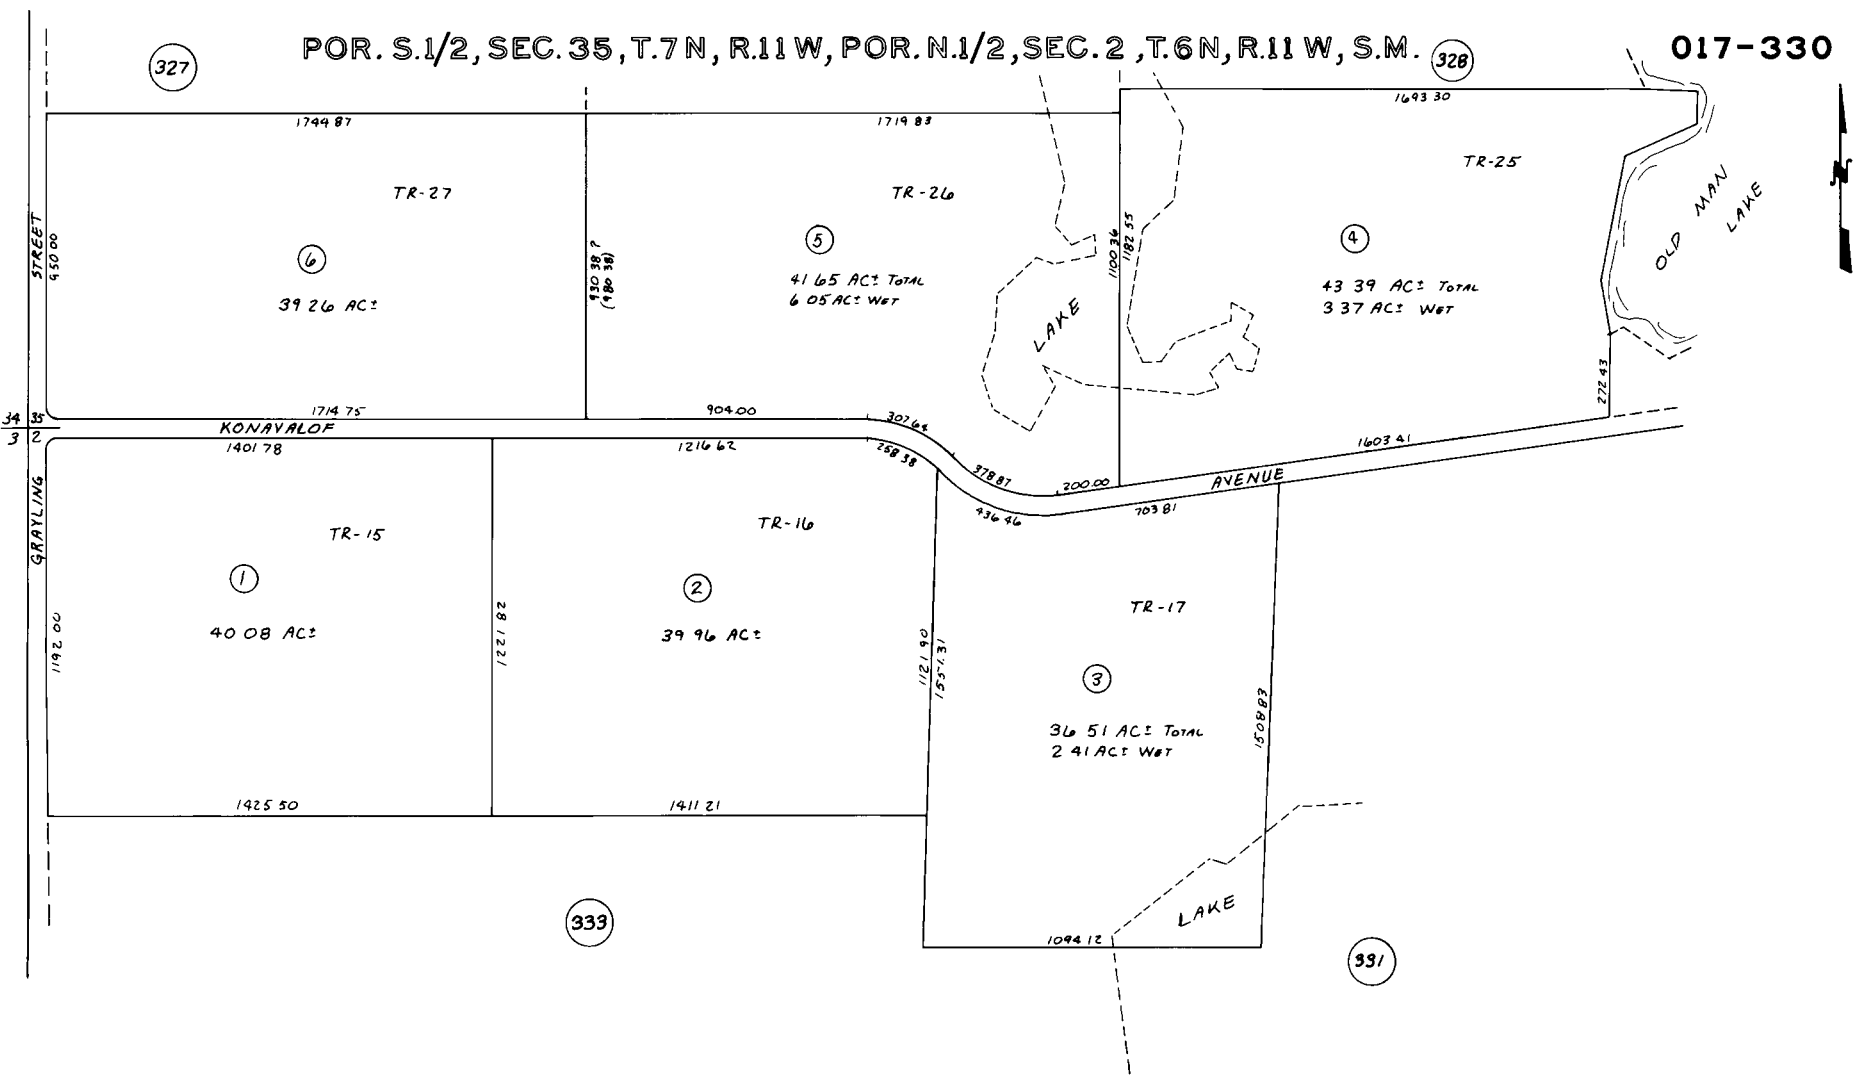

BK
13

KONOVALOF LAKE SUB
(KN85-211)
AMENDED 86-203

Assessor's Map
Kenai Peninsula Borough, Alaska

NOTE -- Assessor's Block Numbers Shown in Ellipses
Assessor's Parcel Numbers Shown in Circles