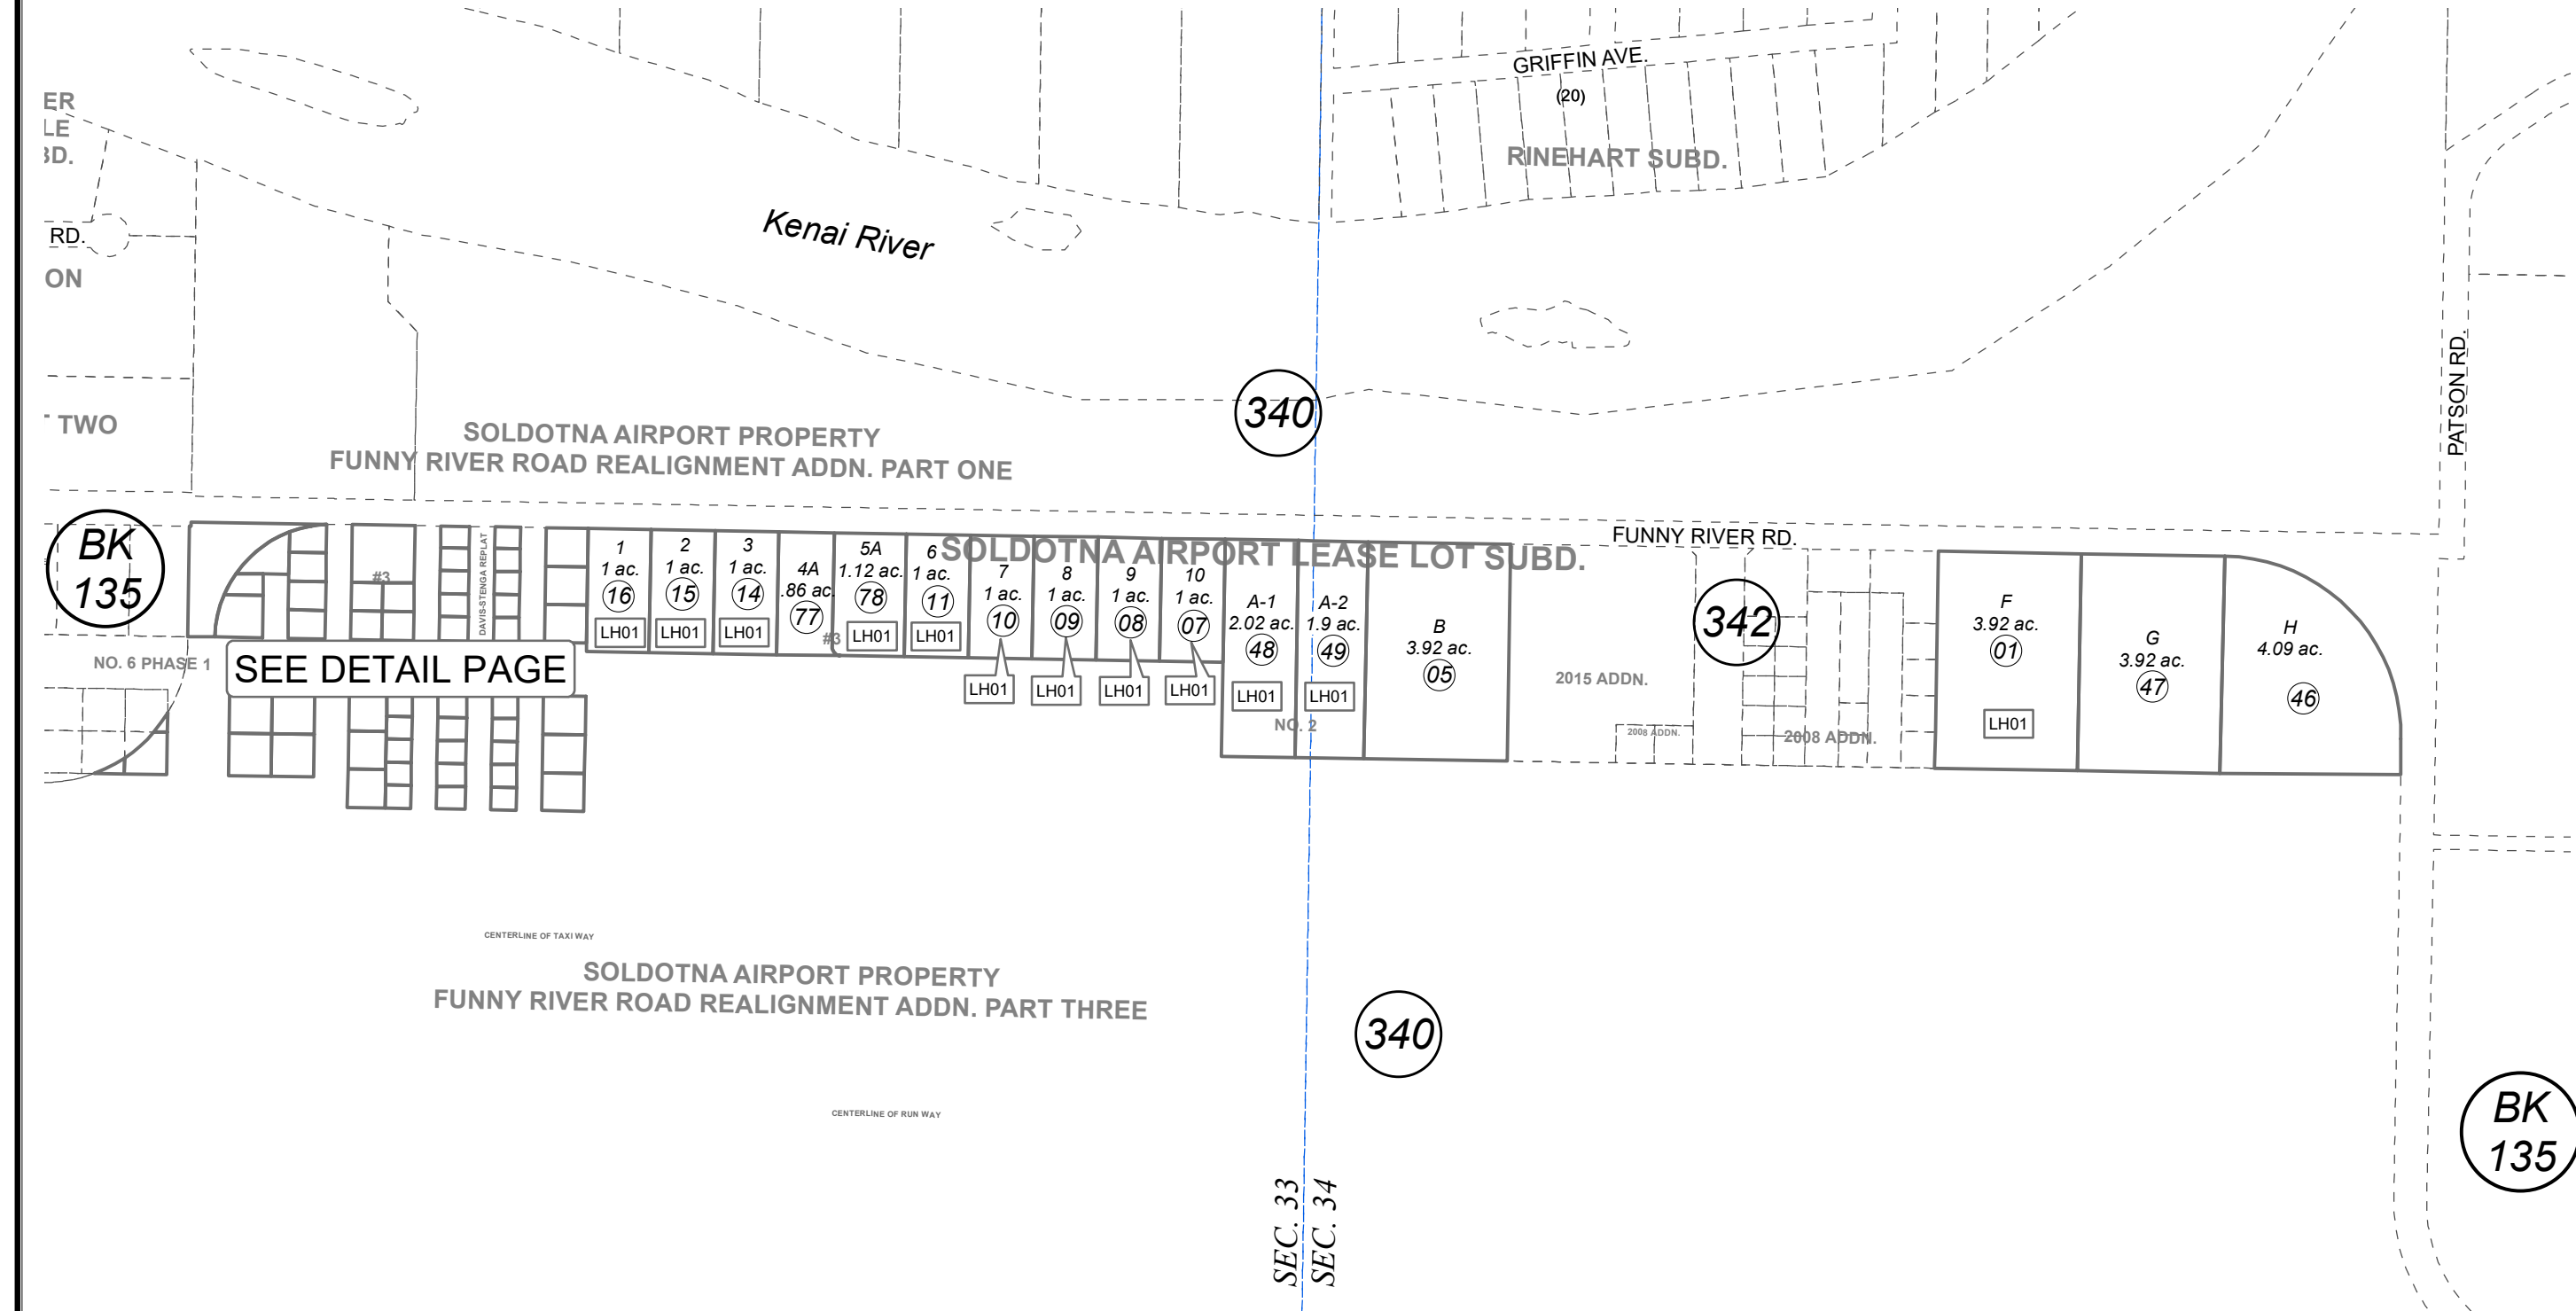

POR. SEC. 33 & 34, T05N, R10W, S.M.

060-341

BK 135

BK 135

SEE DETAIL PAGE

APRIL 29, 2024

For 2025 assessment roll		
Delete	Add	Revise
To		
44,45	87	

Assessor's Map
Kenai Peninsula Borough

- SOLDOTNA AIRPORT LEASE LOT SUB KN0870088
- SOLDOTNA AIRPORT LEASE LOT SUB NO 2 KN0920011
- SOLDOTNA AIRPORT LEASE LOT SUB DAVIS-STENGA REPLAT KN2003073
- SOLDOTNA AIRPORT LEASE LOT SUB NO 4 KN20030080
- SOLDOTNA AIRPORT LEASE LOT SUB #3 KN20030090
- SOLDOTNA AIRPORT LEASE LOT SUB NO 5 KN2004055
- SOLDOTNA AIRPORT PROPERTY LEASE LOT SUBD NO 6 PHASE ONE KN2015041
- SOLDOTNA AIRPORT LEASE LOT 2021 REPLAT KN2024007

This map is prepared for Kenai Peninsula Borough Assessing Dept. use only and is not intended for conveyance nor is it a survey.
Note- Assessor's block Numbers Shown in Ellipses
Assessor's Parcel Numbers Shown in Circles