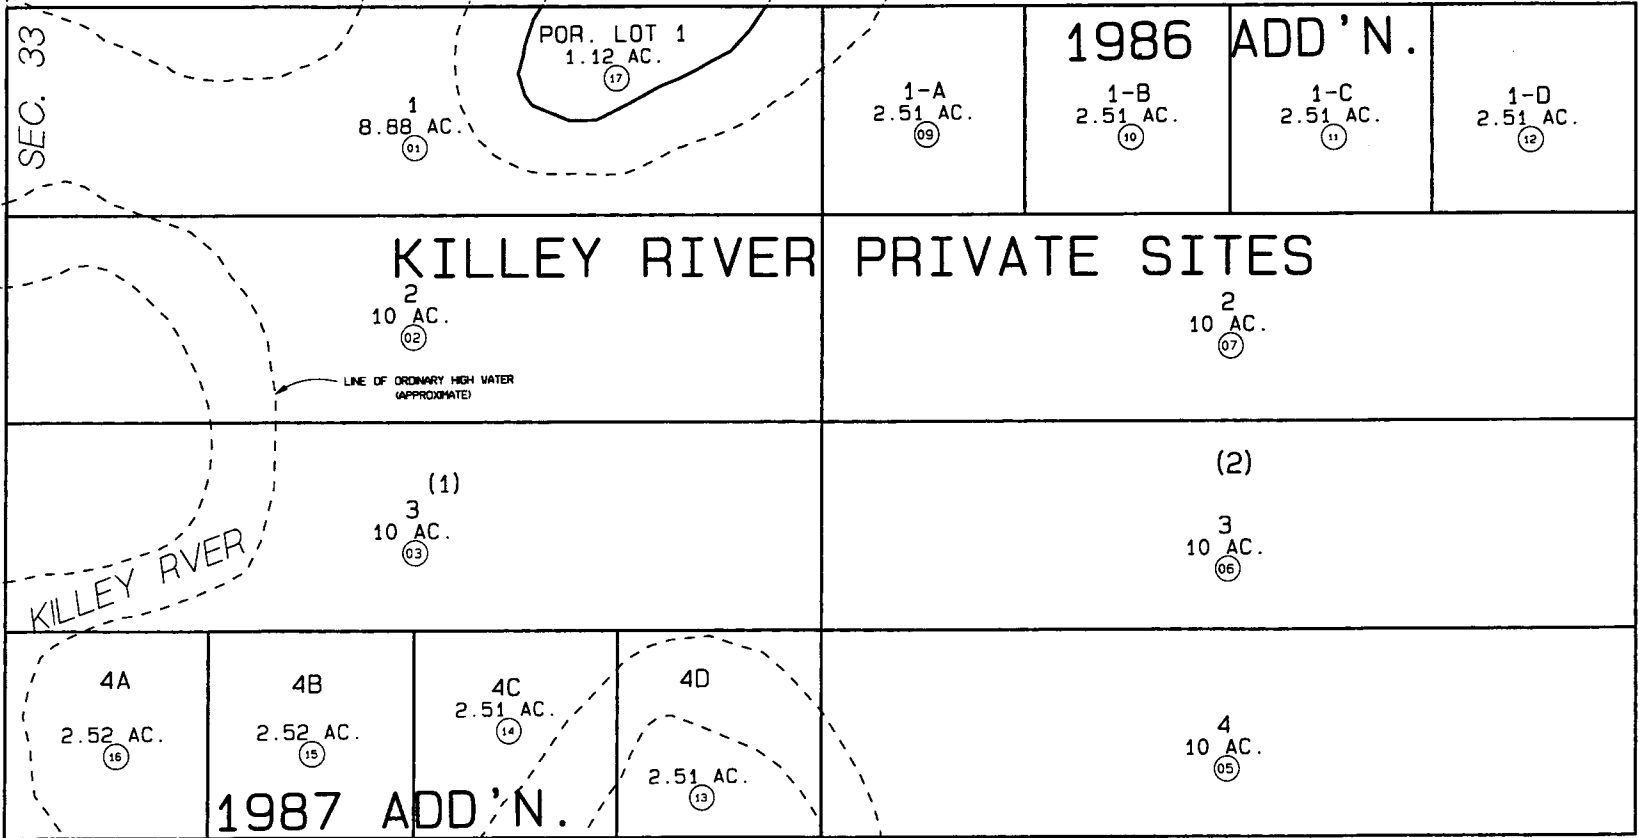

SEC. 34
SEC. 33

12

12

DATE: SEPT. 17, 1999

FOR 2000 ASSESSMENT ROLL

DELETE	ADD	REVISED

TO 17

(ACREAGE CHANGE)

Assessor's Map
Kenai Peninsula Borough

41

KN790108 KILLEY RIVER PRIVATE SITES
 KN870048 KILLEY RIVER PRIVATE SITES 1986 SUB OF LOT 1 BLOCK 2
 KN870102 KILLEY RIVER PRIVATE SITES 1987 SUB OF LOT 4 BLOCK 1 & LOT 1 BLOCK 4

THIS MAP IS PREPARED FOR KENAI PENINSULA BOROUGH ASSESSING DEPT USE ONLY AND IS NOT INTENDED FOR CONVEYANCE. NOR IS IT A SURVEY.
 NOTE - Assessor's Block Numbers Shown in Ellipses
 Assessor's Parcel Numbers Shown in Circles