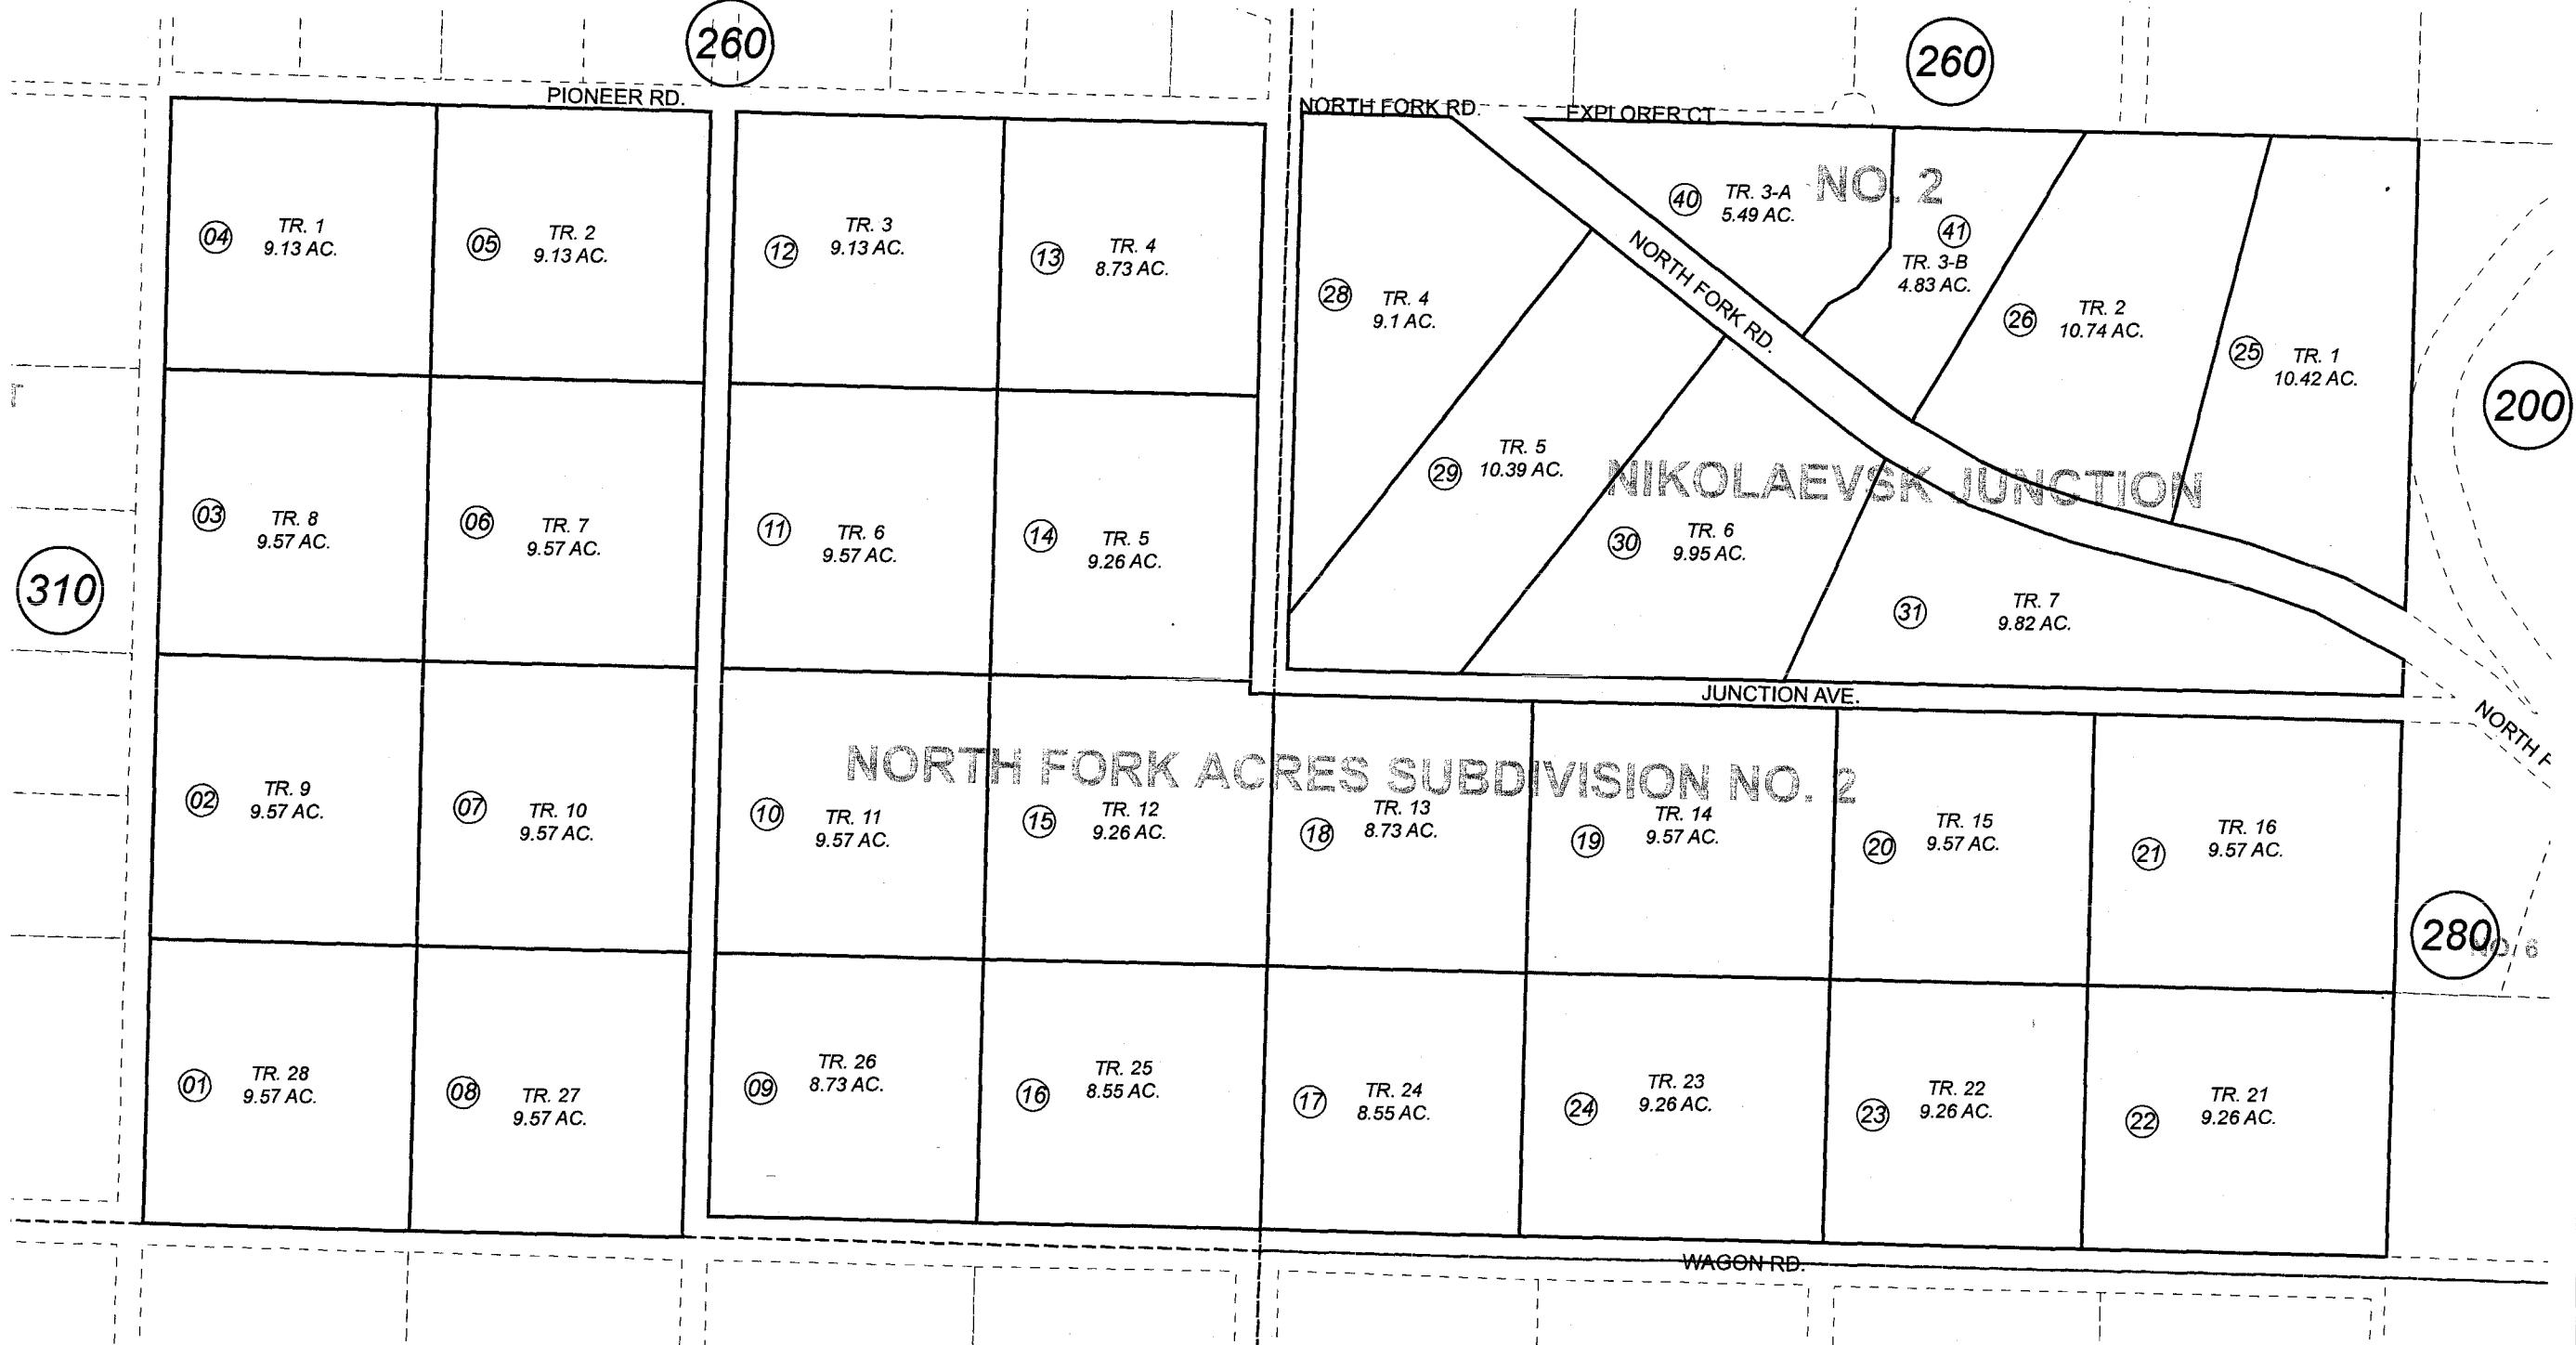

POR. SEC. 26 & 27, T04S, R14W, S.M.

165-270

JULY 27, 2007

For 2008 assessment roll		
Delete	Add	Revise
To		
27	40,41	

Assessor's Map
Kenai Peninsula Borough

201

NORTH FORK ACRES SUB NO 2 HM0740485
NIKOLAEVSK JUNCTION SUB HM0920044
NIKOLAEVSK JUNCTION SUB NO 2 HM2007059

This map is prepared for Kenai Peninsula Borough Assessing Dept. use only and is not intended for conveyance nor is it a survey.
Note- Assessor's block Numbers Shown in Ellipses
Assessor's Parcel Numbers Shown in Circles