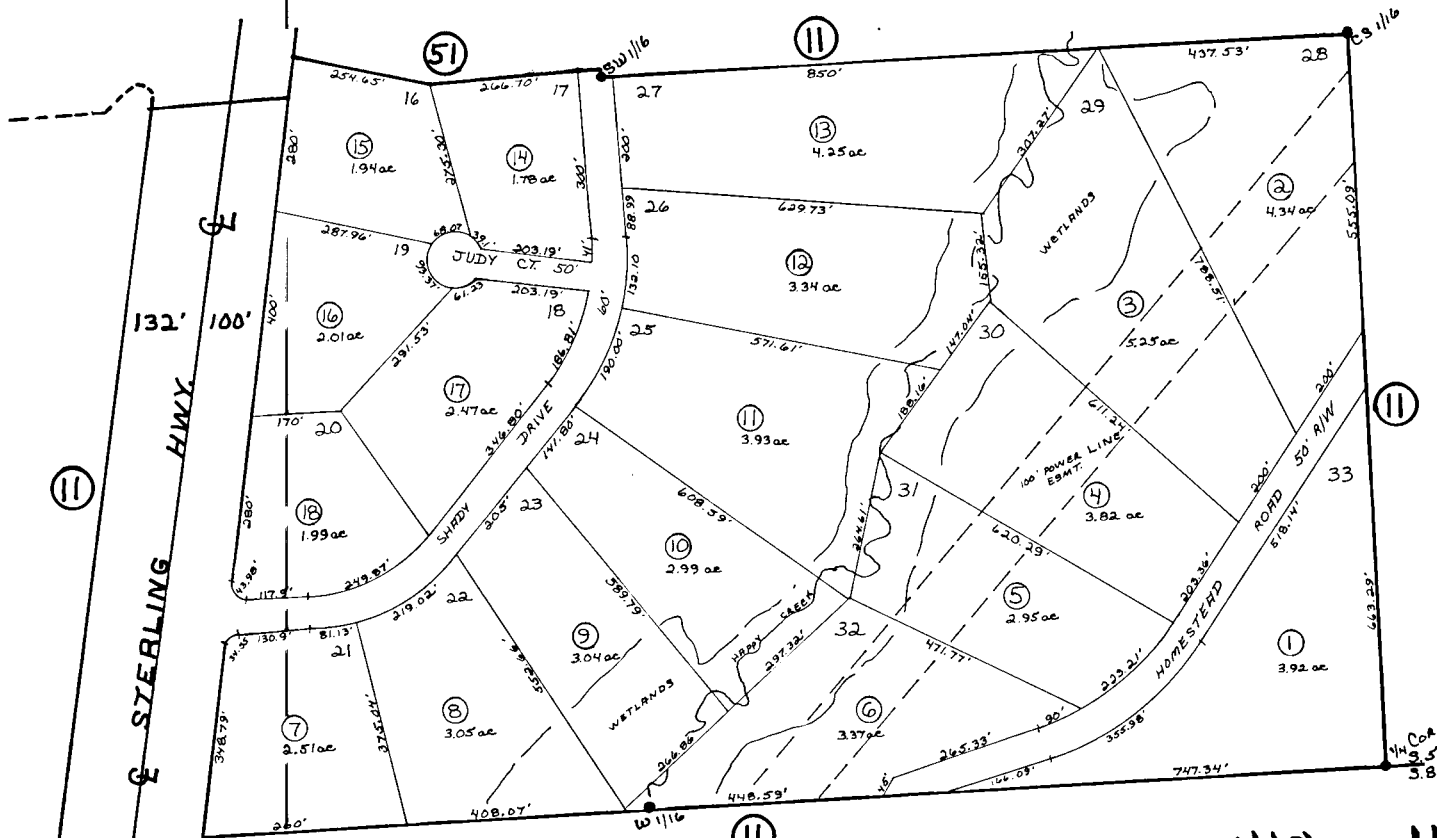

POR. NW1/4 SW1/4 & S1/2 SW1/4, SEC. 5, T.3S, R.14W, S.B. & M.

BIG VALLEY SUB. H-73-77

Assessor's Map
Kenai Peninsula Borough, Alaska

NOTE - Assessor's Block Numbers Shown in Ellipses
Assessor's Parcel Numbers Shown in Circles